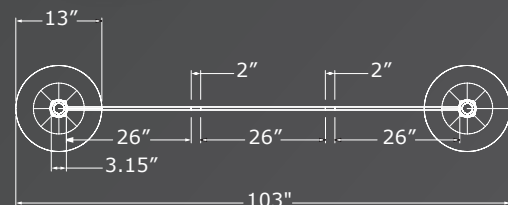

- Structure Size: 9ft wide by 8ft tall
- Graphic Size: 82 "(w) x 82 "(h)
- Halogen Light: 3 pcs

INTRODUCTORY PROMOTION NOW $1499

~~Promotion $1999~~
Reg. $2999

Upgrade to Double-sided Graphic: **+$700**

Transport Case
With Purchased System: **$299**

49" x 17" x 10"
(w x d x h)

Perfect for one (1) 10x10 display

*Available for all Configurations