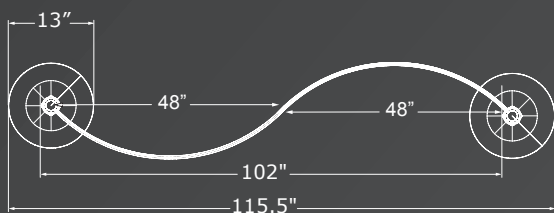

- 10' frame available
- Optional double-sided graphic

10ft C-SHAPE

STARTING FROM
\$2299

- Optional double-sided graphic

PLEASE VISIT OUR WEBSITE FOR
OTHER SIZE AND SHAPES

Introductory
PROMOTION

**DON'T MISS
THIS AMAZING
OFFER**

FABRIC DISPLAY

WAVE MODULAR EXTRUSION

STRAIGHT MODULAR EXTRUSION

CURVED MODULAR EXTRUSION

ACCESSORIES

- Structure Size: 9ft wide by 8ft tall
- Graphic Size: 105"(w) x 82 "(h)
- Halogen Light: 4 pcs

Molded Case
With Purchased System: **\$499**