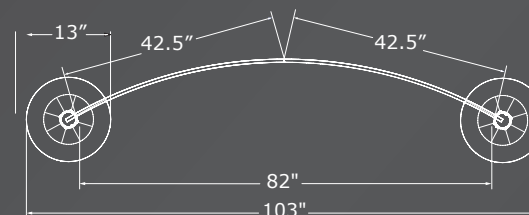

INTRODUCTORY PROMOTION NOW \$1499

~~Promotion \$1999~~
Reg. \$2999

Upgrade to Double-sided Graphic: **+\$700**

Transport Case
With Purchased System: **\$299**

49" x 17" x 10"
(w x d x h)

Perfect for one (1) 10x10 display

*Available for all Configurations

- Structure Size: 9ft wide by 8ft tall
- Graphic Size: 84.25"(w) x 82 "(h)
- Halogen Light: 3 pcs

INTRODUCTORY PROMOTION NOW \$1799

~~Promotion \$2299~~
Reg. \$3999

Upgrade to Double-sided Graphic: **+\$720**