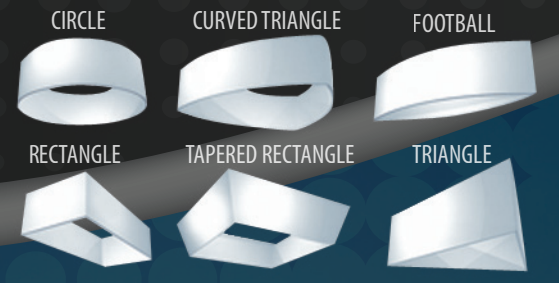

STARTING FROM
\$2300

Reg. \$2800

SQUARE 6ft (L) x 2.5ft (H)

STARTING FROM
\$1790

Reg. \$2290

OTHER AVAILABLE SHAPES

* All Price in Canadian Dollars

FABRIC WALL

8ft CURVED

STARTING FROM
\$1999

- 10' and 20' frame available
- Optional double-sided graphic

10 ft STRAIGHT

STARTING FROM
\$2199

- 8' and 20' frame available
- Optional double-sided graphic

20ft WAVE

STARTING FROM
\$4199