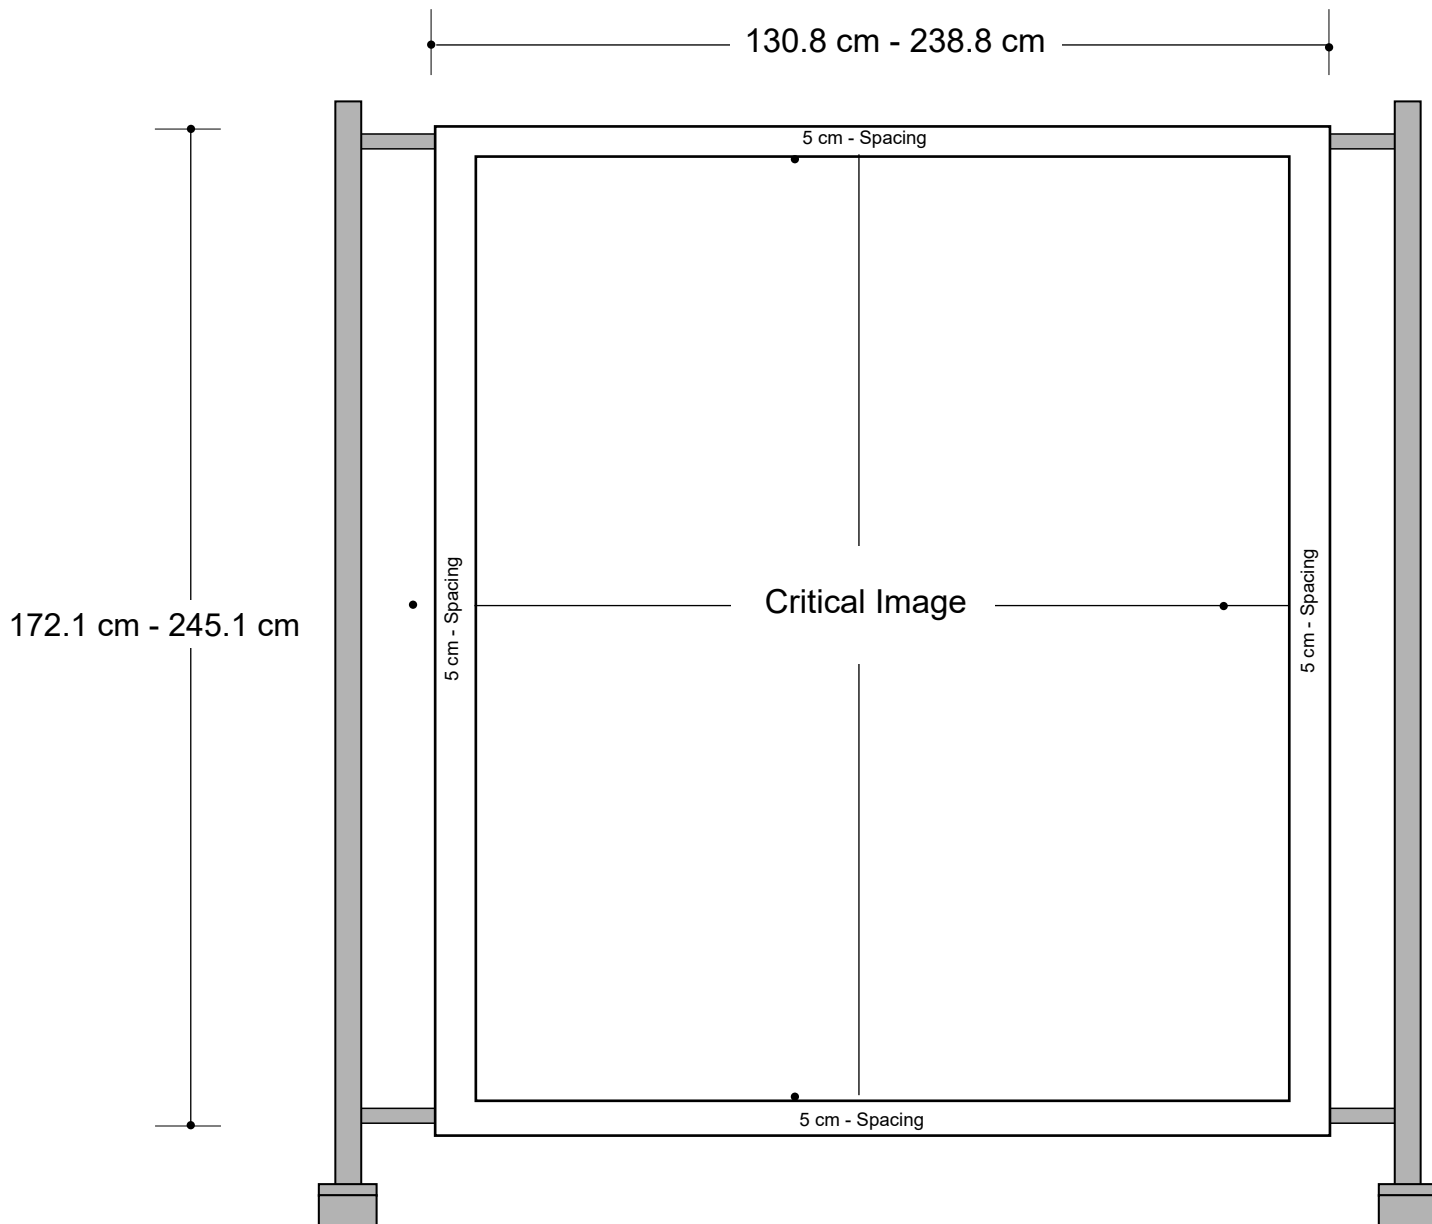

Banner Frame

Graphic Specifications

*Note: Critical images, such as text or non-background images, are **NOT** to be placed within 5cm of the edges. However, your artwork may allow non-critical images, such as background colour and images, bleed to the edges.