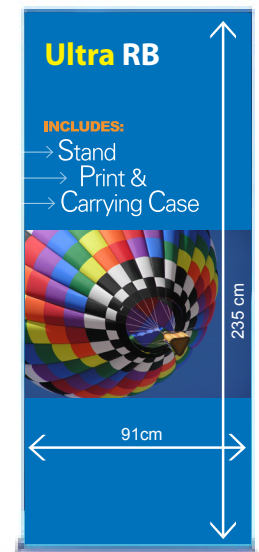

Ultra RBXL - 36"

Graphic Specifications

- 150 dpi
- CMYK
- Actual Size
- JPEG file

Display Dimension:
36" (w) x 96" (h) x 9" (d)

*Design Tips:

Limit Gradient Effects

We don't suggest you to use any gradient effect because when you look closely to the print, you will see transition lines. If you really need to use it, our acceptance level is looking from 2 meters away, the transition lines would be barely visible. Please contact us for further clarification.

5cm Border

Critical images, such as text or non-background images, are **NOT** to be placed within 5cm of the edges. However, your artwork may allow non-critical images, such as background colour and images, bleed to the edges.