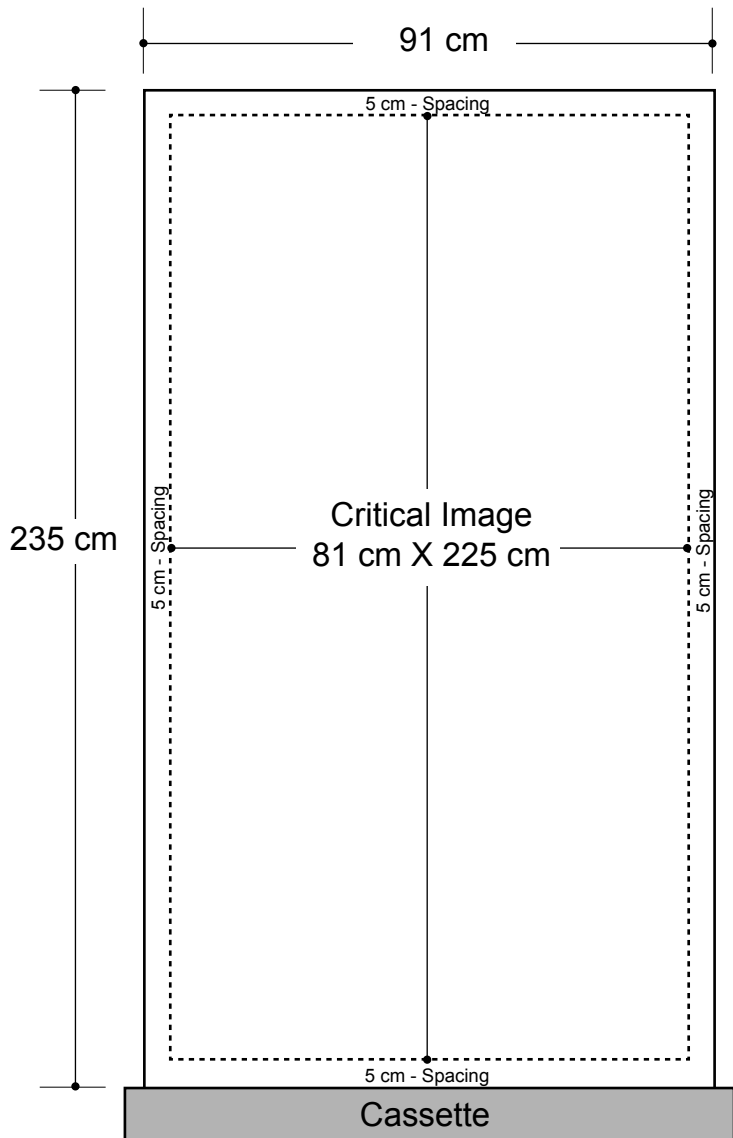

Ultra RBXL - 36"

Graphic Specifications

- 150 dpi
- CMYK
- Actual Size
- JPEG file

Display Dimension:
36" (w) x 96" (h) x 9" (d)

*Design Tips:

Limit Gradient Effects

We don't suggest you to use any gradient effect because when you look closely to the print, you will see transition lines. If you really need to use it, our acceptance level is looking from 2 meters away, the transition lines would be barely visible. Please contact us for further clarification.

5cm Border

Critical images, such as text or non-background images, are **NOT** to be placed within 5cm of the edges. However, your artwork may allow non-critical images, such as background colour and images, bleed to the edges.