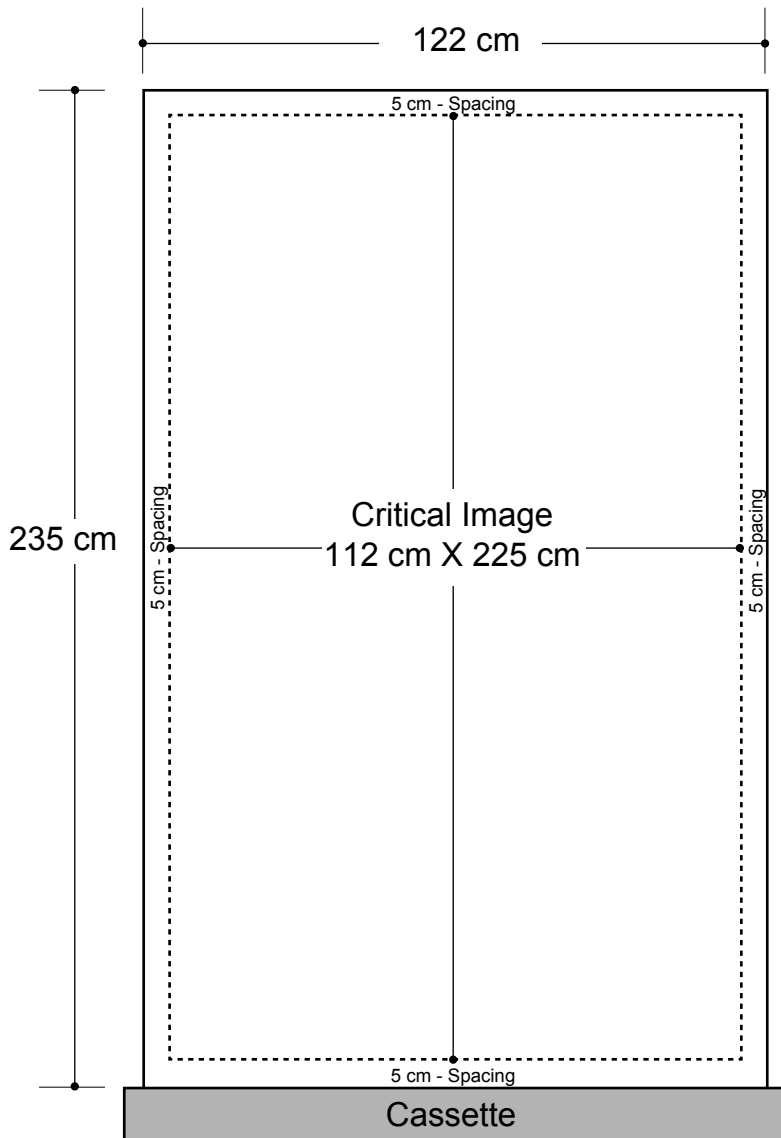

Ultra RBXL - 48"

Graphic Specifications

- 150 dpi
- CMYK
- Actual Size
- JPEG file

Display Dimension:
48" (w) x 94" (h) x 9" (d)

*Design Tips:

Limit Gradient Effects

We don't suggest you to use any gradient effect because when you look closely to the print, you will see transition lines. If you really need to use it, our acceptance level is looking from 2 meters away, the transition lines would be barely visible. Please contact us for further clarification.

5cm Border

Critical images, such as text or non-background images, are **NOT** to be placed within 5cm of the edges. However, your artwork may allow non-critical images, such as background colour and images, bleed to the edges.