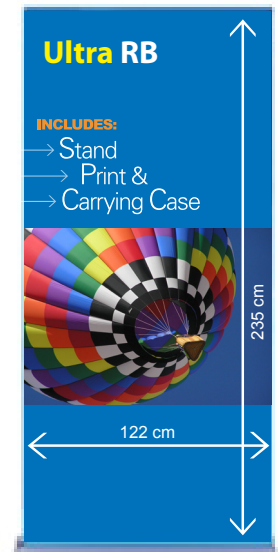

Ultra RBXL - 48"

Graphic Specifications

- 150 dpi
- CMYK
- Actual Size
- JPEG file

Display Dimension:
48" (w) x 94" (h) x 9" (d)

*Design Tips:

Limit Gradient Effects

We don't suggest you to use any gradient effect because when you look closely to the print, you will see transition lines. If you really need to use it, our acceptance level is looking from 2 meters away, the transition lines would be barely visible. Please contact us for further clarification.

5cm Border

Critical images, such as text or non-background images, are **NOT** to be placed within 5cm of the edges. However, your artwork may allow non-critical images, such as background colour and images, bleed to the edges.