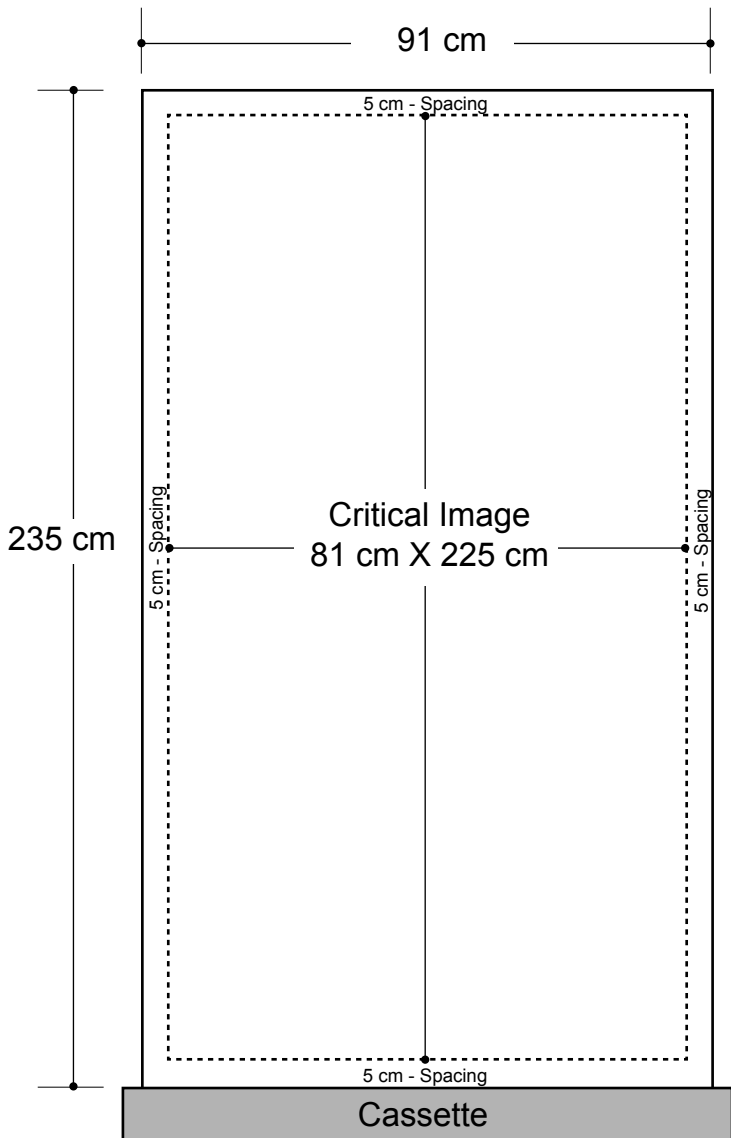

Ultra RBXL - 36"

Graphic Specifications

- 150 dpi
- CMYK
- Actual Size
- JPEG file

Display Dimension:
36" (w) x 94" (h) x 9" (d)

*Design Tips:

Limit Gradient Effects

We don't suggest you to use any gradient effect because when you look closely to the print, you will see transition lines. If you really need to use it, our acceptance level is looking from 2 meters away, the transition lines would be barely visible. Please contact us for further clarification.

5cm Border

Critical images, such as text or non-background images, are **NOT** to be placed within 5cm of the edges. However, your artwork may allow non-critical images, such as background colour and images, bleed to the edges.