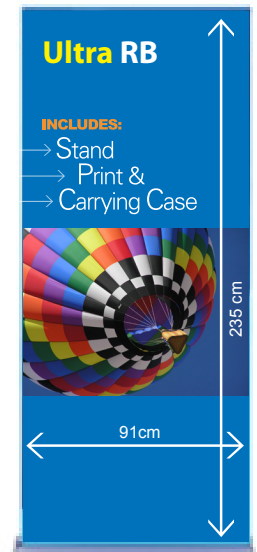

Ultra RBXL - 36"

Graphic Specifications

- 150 dpi
- CMYK
- Actual Size
- JPEG file

Display Dimension:
36" (w) x 94" (h) x 9" (d)

*Design Tips:

Limit Gradient Effects

We don't suggest you to use any gradient effect because when you look closely to the print, you will see transition lines. If you really need to use it, our acceptance level is looking from 2 meters away, the transition lines would be barely visible. Please contact us for further clarification.

5cm Border

Critical images, such as text or non-background images, are **NOT** to be placed within 5cm of the edges. However, your artwork may allow non-critical images, such as background colour and images, bleed to the edges.