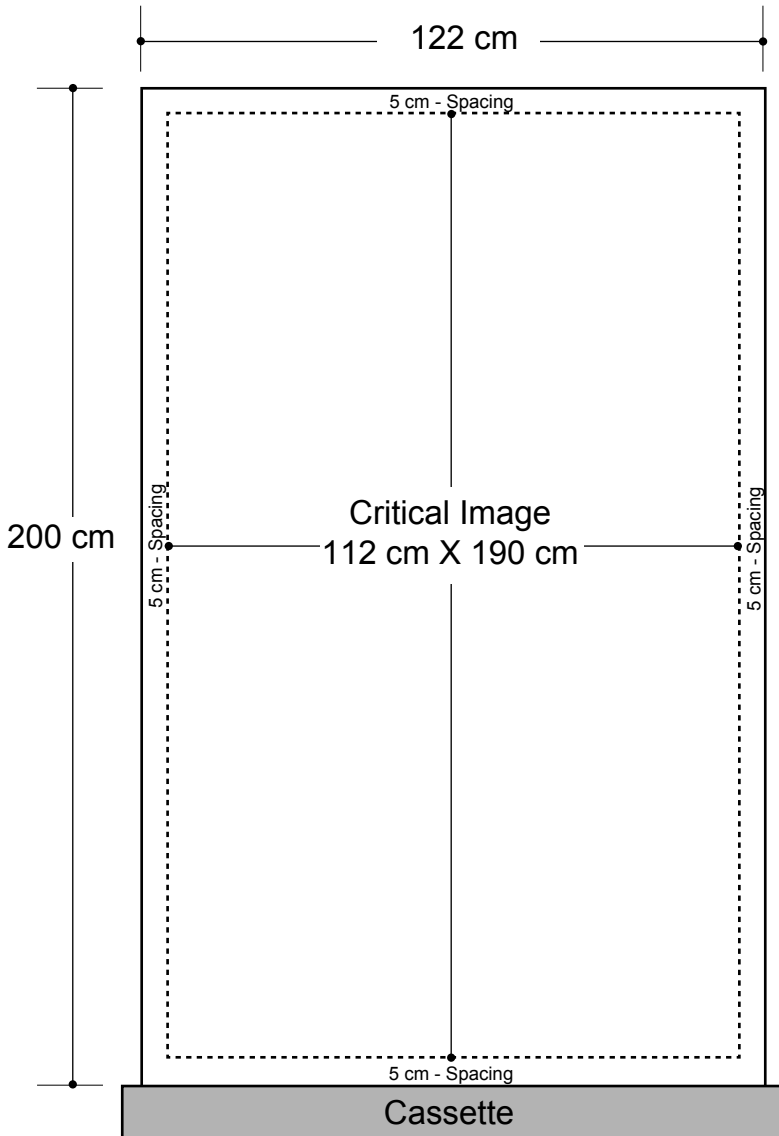

Ultra RB - 48"

Graphic Specifications

- 150 dpi
- CMYK
- Actual Size
- JPEG file

Display Dimension:
48" (w) x 78" (h) x 9" (d)

*Design Tips:

Limit Gradient Effects

We don't suggest you to use any gradient effect because when you look closely to the print, you will see transition lines. If you really need to use it, our acceptance level is looking from 2 meters away, the transition lines would be barely visible. Please contact us for further clarification.

5cm Border

Critical images, such as text or non-background images, are **NOT** to be placed within 5cm of the edges. However, your artwork may allow non-critical images, such as background colour and images, bleed to the edges.