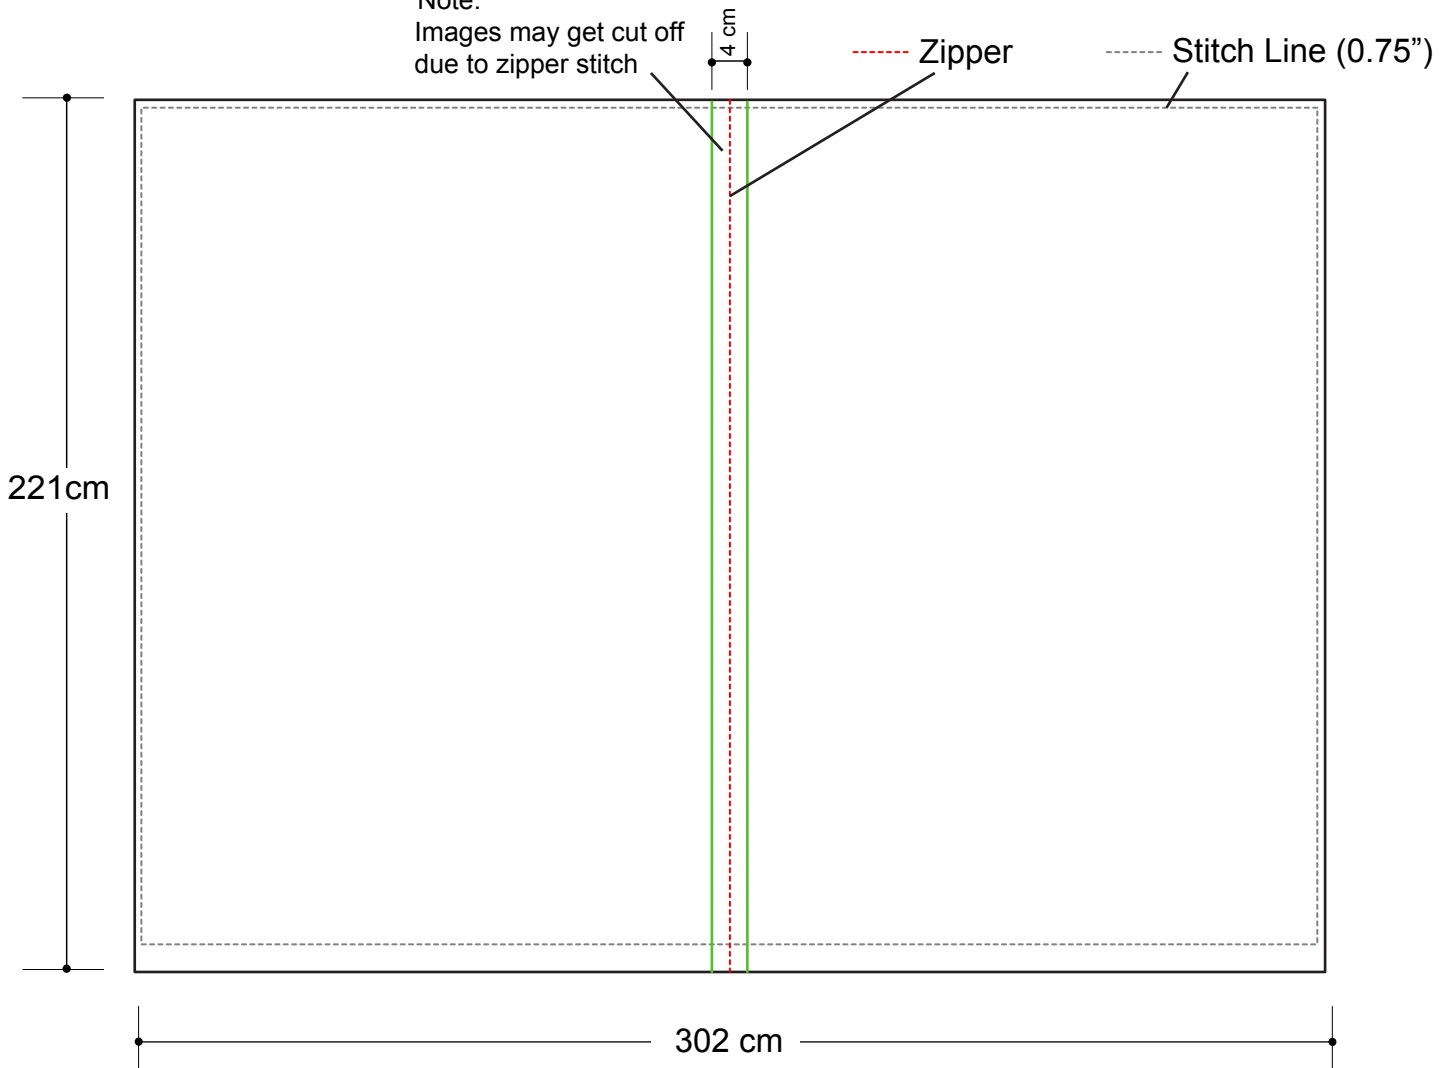

10x10 Tent Door

Graphic Specifications

Door Panel - QTY1

- 150 dpi
- CMYK
- Actual Size
- JPEG file

*Note:

Images may get cut off
due to zipper stitch

*Design Tips:

Limit Gradient Effects

We don't suggest you to use any gradient effect because when you look closely to the print, you will see transition lines. If you really need to use it, our acceptance level is looking from it 2 meters away, the transition lines would be barely visible. Please contact us for further clarification.