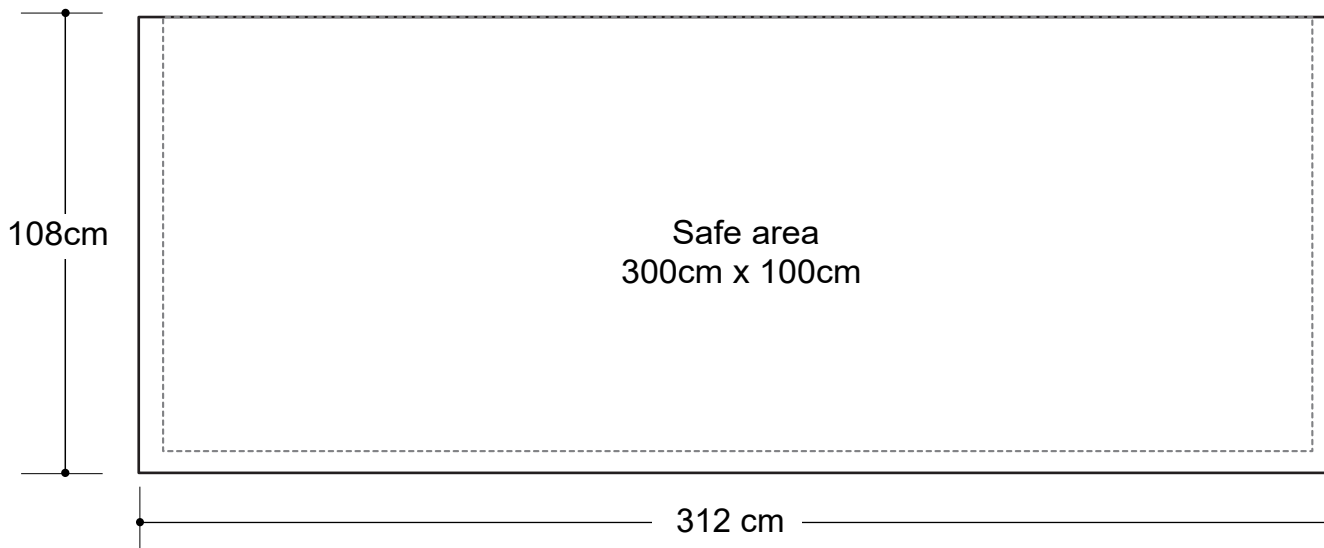

10x10 Tent CH

Graphic Specifications

Roof Panel - QTY4

*Design Tips:

Limit Gradient Effects

We don't suggest you to use any gradient effect because when you look closely to the print, you will see transition lines. If you really need to use it, our acceptance level is looking from it 2 meters away, the transition lines would be barely visible. Please contact us for further clarification.

10x10 Tent CH (Optional)

Graphic Specifications

Full Wall Panel - QTY4

- 150 dpi
- CMYK
- Actual Size
- JPEG file

*Design Tips:

Limit Gradient Effects

We don't suggest you to use any gradient effect because when you look closely to the print, you will see transition lines. If you really need to use it, our acceptance level is looking from it 2 meters away, the transition lines would be barely visible. Please contact us for further clarification.

10x10 Tent CH (Optional)

Graphic Specifications

Half Wall Panel - QTY4

*Design Tips:

Limit Gradient Effects

We don't suggest you to use any gradient effect because when you look closely to the print, you will see transition lines. If you really need to use it, our acceptance level is looking from it 2 meters away, the transition lines would be barely visible. Please contact us for further clarification.