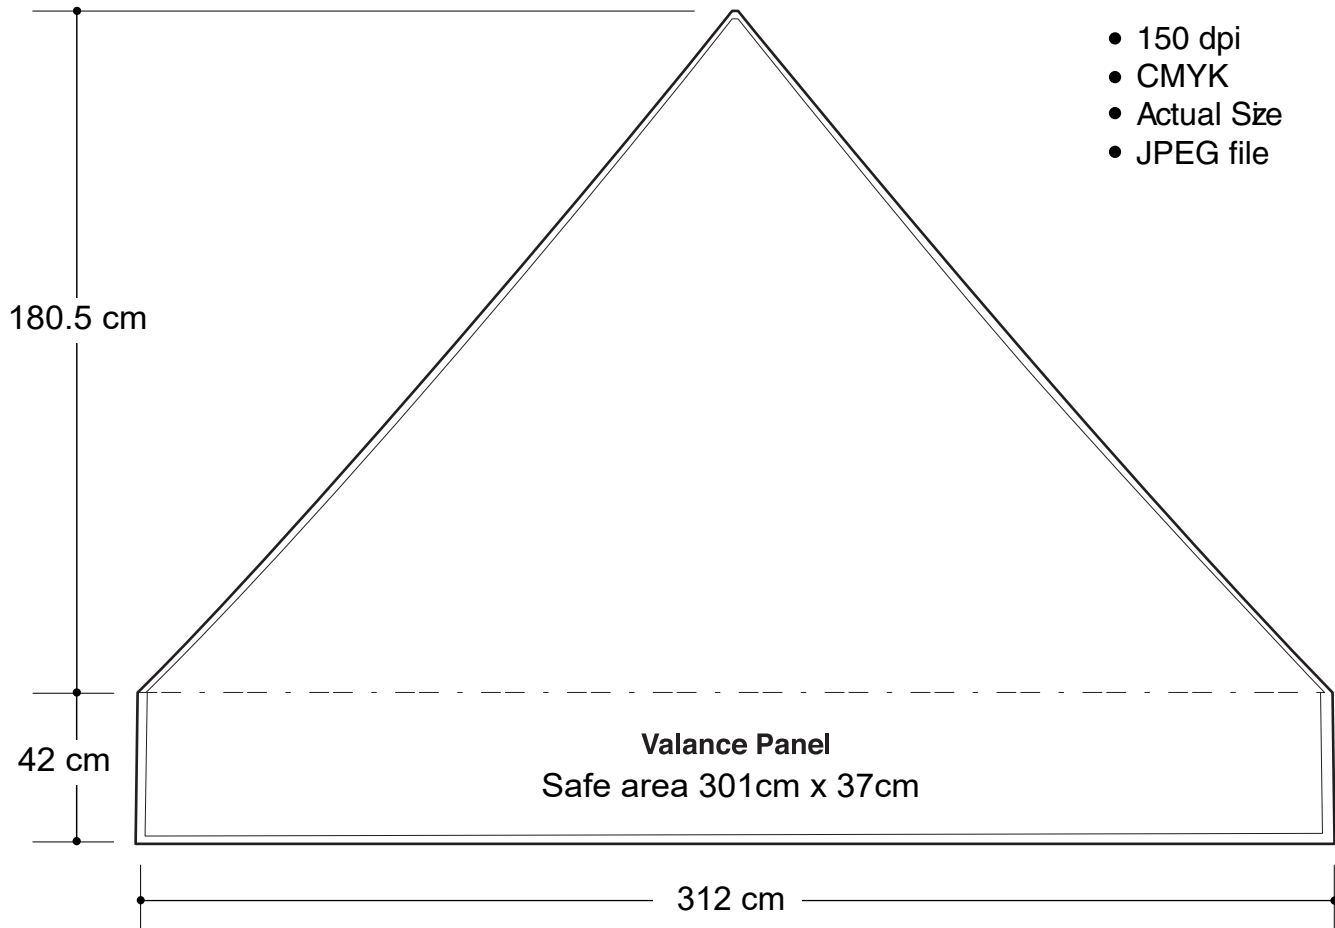

10x10 Tent CH

Graphic Specifications

Roof Panel - QTY4

*Design Tips:

Limit Gradient Effects

We don't suggest you to use any gradient effect because when you look closely to the print, you will see transition lines. If you really need to use it, our acceptance level is looking from it 2 meters away, the transition lines would be barely visible. Please contact us for further clarification.

10x10 Tent CH (Optional)

Graphic Specifications

Full Wall Panel - QTY4

- 150 dpi
- CMYK
- Actual Size
- JPEG file

*Design Tips:

Limit Gradient Effects

We don't suggest you to use any gradient effect because when you look closely to the print, you will see transition lines. If you really need to use it, our acceptance level is looking from it 2 meters away, the transition lines would be barely visible. Please contact us for further clarification.

10x10 Tent CH (Optional)

Graphic Specifications

Half Wall Panel - QTY4

*Design Tips:

Limit Gradient Effects

We don't suggest you to use any gradient effect because when you look closely to the print, you will see transition lines. If you really need to use it, our acceptance level is looking from it 2 meters away, the transition lines would be barely visible. Please contact us for further clarification.