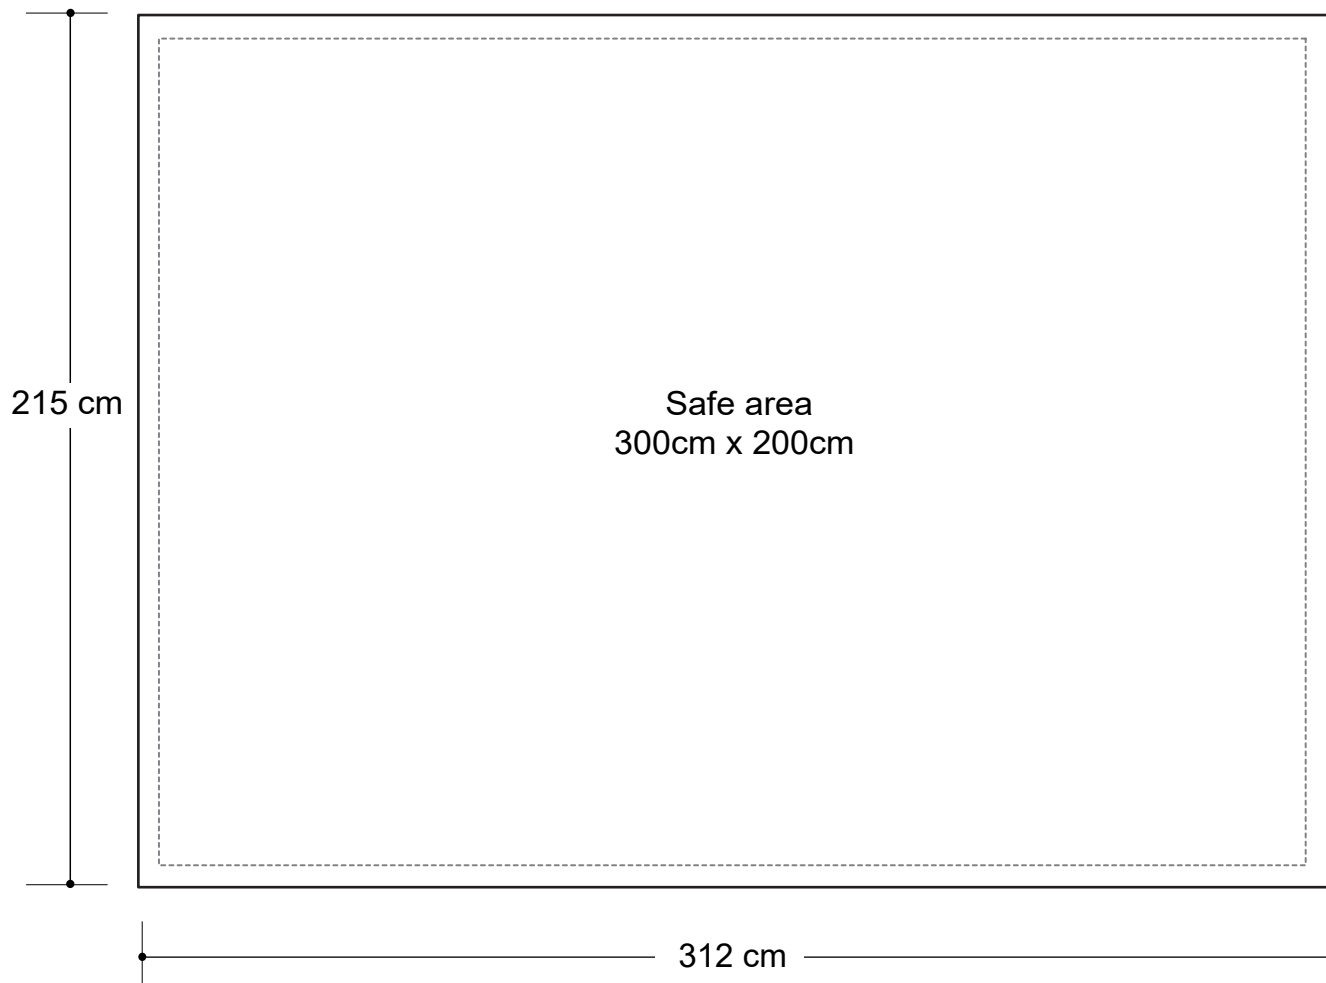

10x10 Tent CH

Graphic Specifications

Roof Panel - QTY4

*Design Tips:

Limit Gradient Effects

We don't suggest you to use any gradient effect because when you look closely to the print, you will see transition lines. If you really need to use it, our acceptance level is looking from it 2 meters away, the transition lines would be barely visible. Please contact us for further clarification.

10x10 Tent CH (Optional)

Graphic Specifications

Full Wall Panel - QTY4

- 150 dpi
- CMYK
- Actual Size
- JPEG file

*Design Tips:

Limit Gradient Effects

We don't suggest you to use any gradient effect because when you look closely to the print, you will see transition lines. If you really need to use it, our acceptance level is looking from it 2 meters away, the transition lines would be barely visible. Please contact us for further clarification.

10x10 Tent CH (Optional)

Graphic Specifications

Half Wall Panel - QTY4

*Design Tips:

Limit Gradient Effects

We don't suggest you to use any gradient effect because when you look closely to the print, you will see transition lines. If you really need to use it, our acceptance level is looking from it 2 meters away, the transition lines would be barely visible. Please contact us for further clarification.