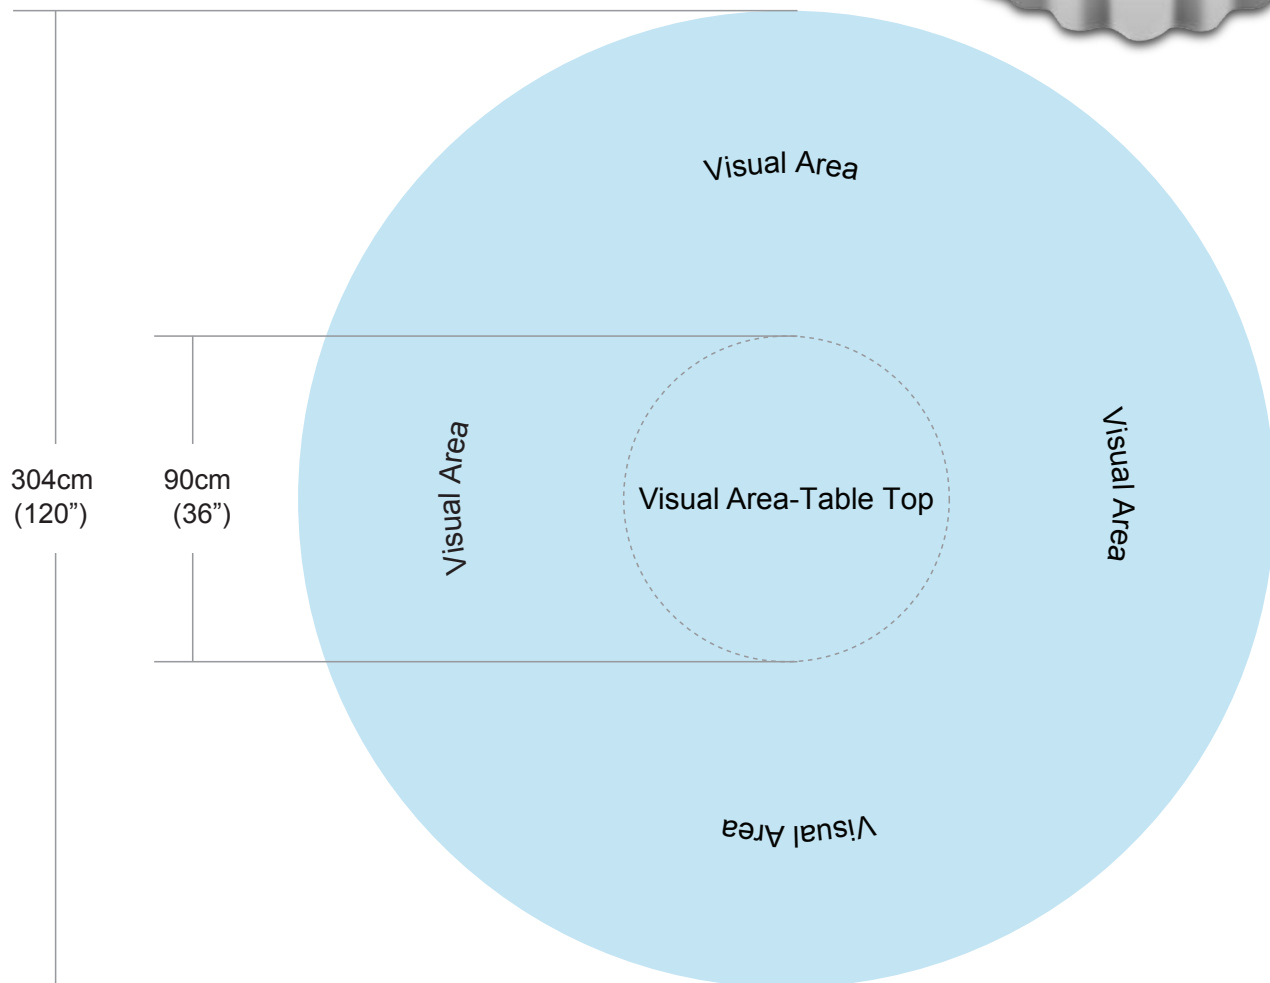

Table Throw Round (36"x42" dxh)

Graphic Specifications

- 150 dpi
- CMYK
- Actual Size
- JPEG/TIFF file

*Design Tips:

Limit Gradient Effects

We don't suggest you to use any gradient effect because when you look closely to the print, you will see transition lines. If you really need to use it, our acceptance level is looking from 2 meters away, the transition lines would be barely visible. Please contact us for further clarification.