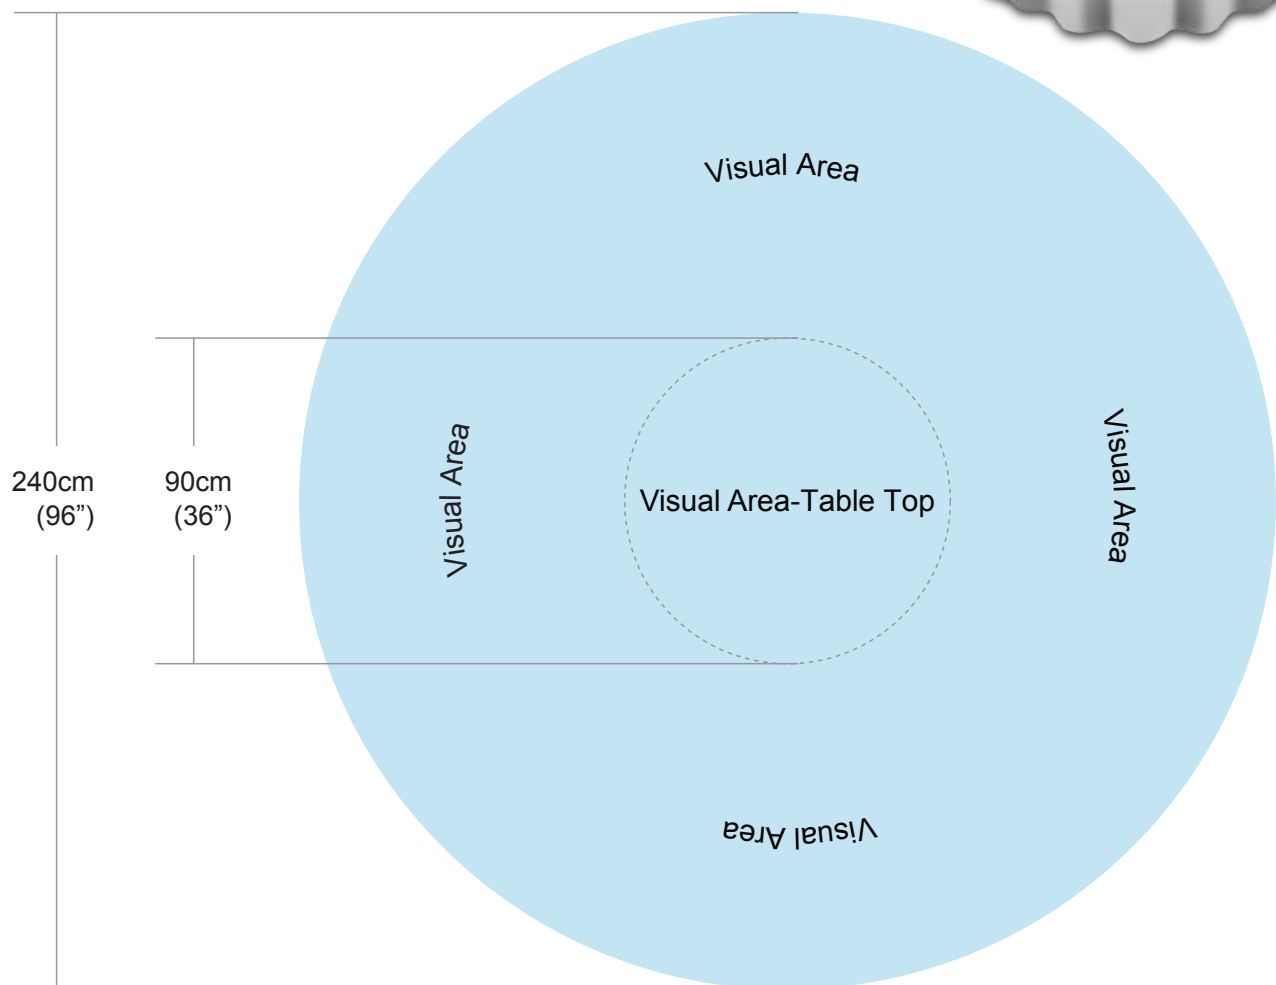

Table Throw Round (36"x30" dxh)

Graphic Specifications

- 150 dpi
- CMYK
- Actual Size
- JPEG/TIFF file

*Design Tips:

Limit Gradient Effects

We don't suggest you to use any gradient effect because when you look closely to the print, you will see transition lines. If you really need to use it, our acceptance level is looking from 2 meters away, the transition lines would be barely visible. Please contact us for further clarification.