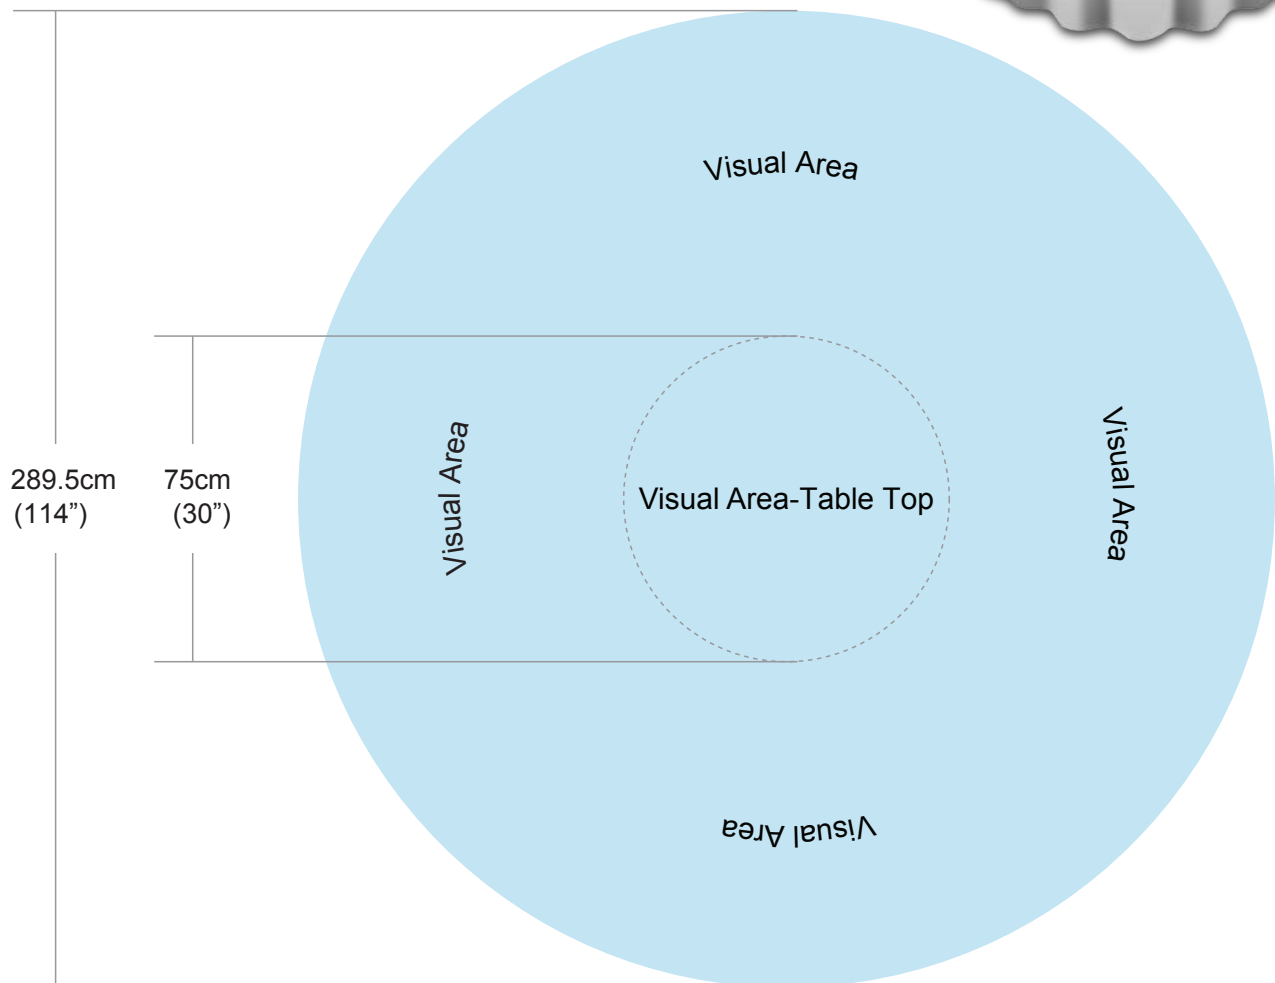

# Table Throw Round (30"x42" dxh)

## Graphic Specifications

- 150 dpi
- CMYK
- Actual Size
- JPEG/TIFF file

### \*Design Tips:

#### Limit Gradient Effects

We don't suggest you to use any gradient effect because when you look closely to the print, you will see transition lines. If you really need to use it, our acceptance level is looking from 2 meters away, the transition lines would be barely visible. Please contact us for further clarification.