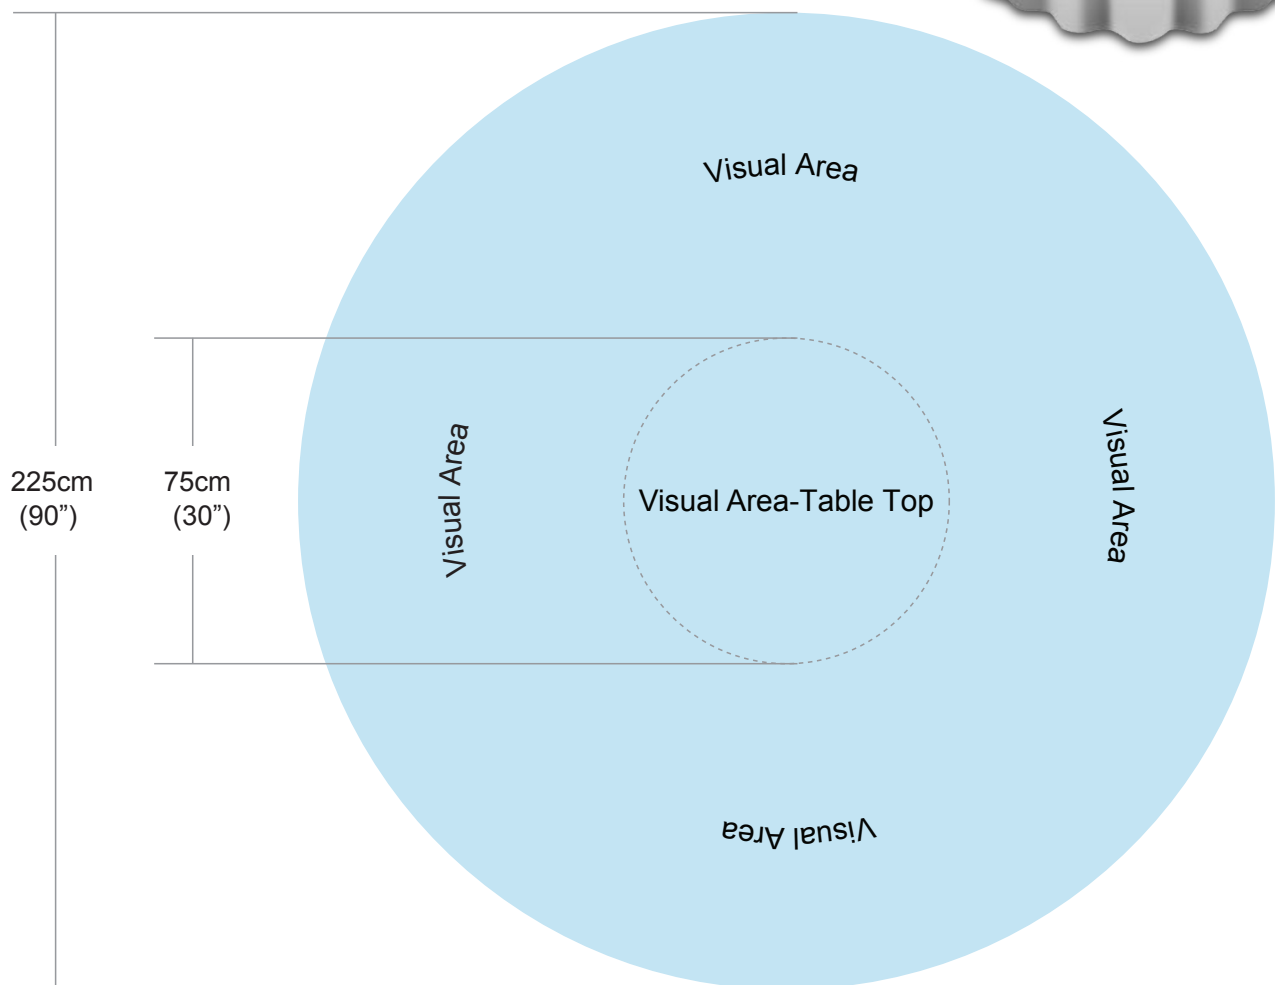

# Table Throw Round (30"x30" dxh)

## Graphic Specifications

- 150 dpi
- CMYK
- Actual Size
- JPEG/TIFF file

### \*Design Tips:

#### Limit Gradient Effects

We don't suggest you to use any gradient effect because when you look closely to the print, you will see transition lines. If you really need to use it, our acceptance level is looking from 2 meters away, the transition lines would be barely visible. Please contact us for further clarification.