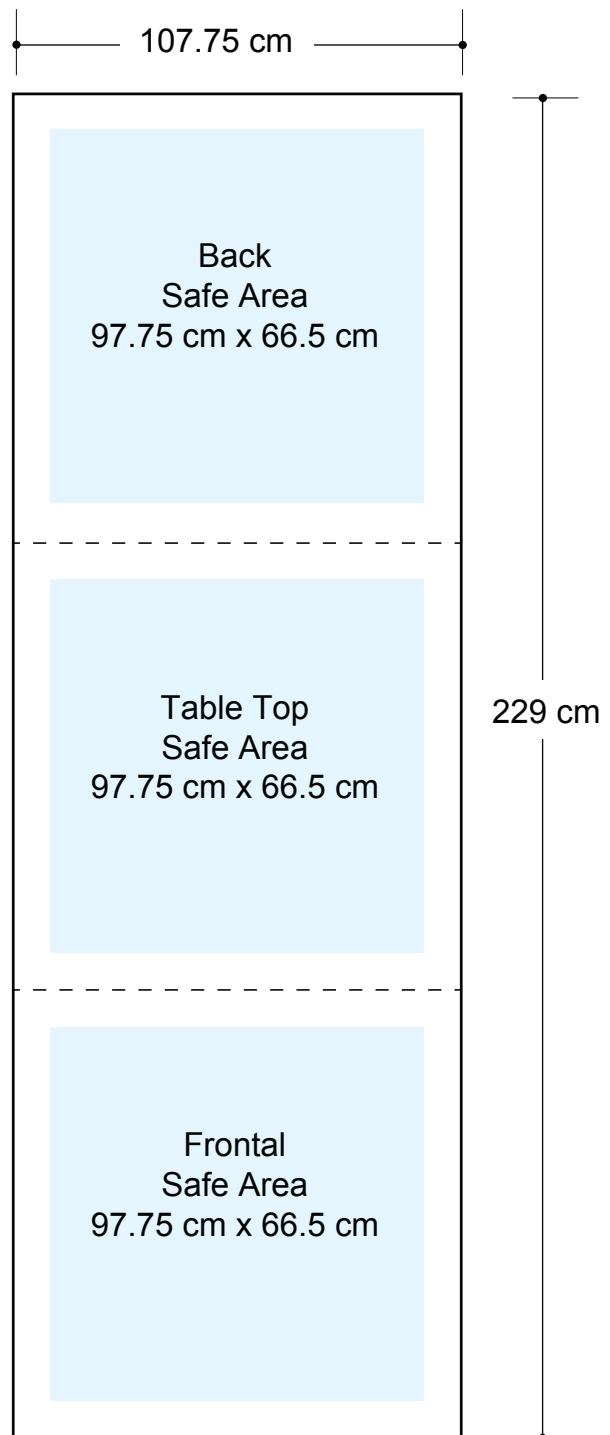

Table Runner (42"x90)

Graphic Specifications

- 150 dpi
- CMYK
- Actual Size
- JPEG/TIFF file

*Design Tips:

Limit Gradient Effects

We don't suggest you to use any gradient effect because when you look closely to the print, you will see transition lines. If you really need to use it, our acceptance level is looking from 2 meters away, the transition lines would be barely visible. Please contact us for further clarification.