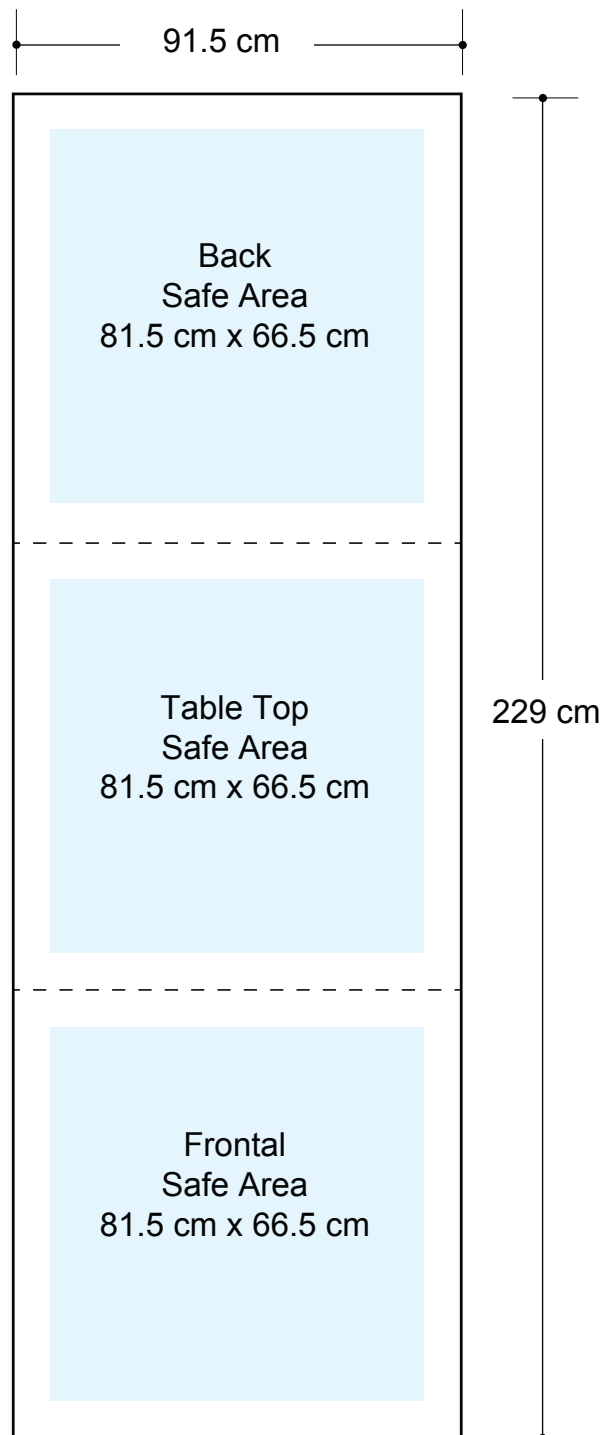

Table Runner (36"x90")

Graphic Specifications

- 150 dpi
- CMYK
- Actual Size
- JPEG/TIFF file

*Design Tips:

Limit Gradient Effects

We don't suggest you to use any gradient effect because when you look closely to the print, you will see transition lines. If you really need to use it, our acceptance level is looking from 2 meters away, the transition lines would be barely visible. Please contact us for further clarification.