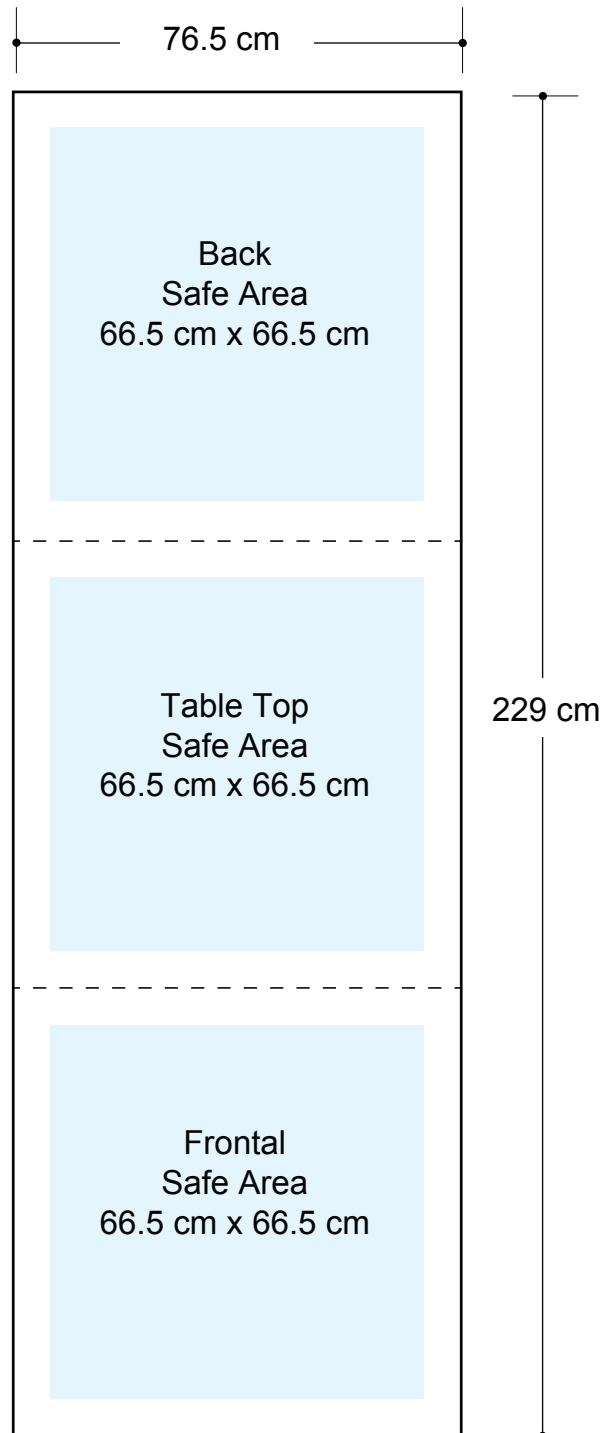

# Table Runner (30"x90") Graphic Specifications

- 150 dpi
- CMYK
- Actual Size
- JPEG/TIFF file

## \*Design Tips:

### Limit Gradient Effects

We don't suggest you to use any gradient effect because when you look closely to the print, you will see transition lines. If you really need to use it, our acceptance level is looking from 2 meters away, the transition lines would be barely visible. Please contact us for further clarification.