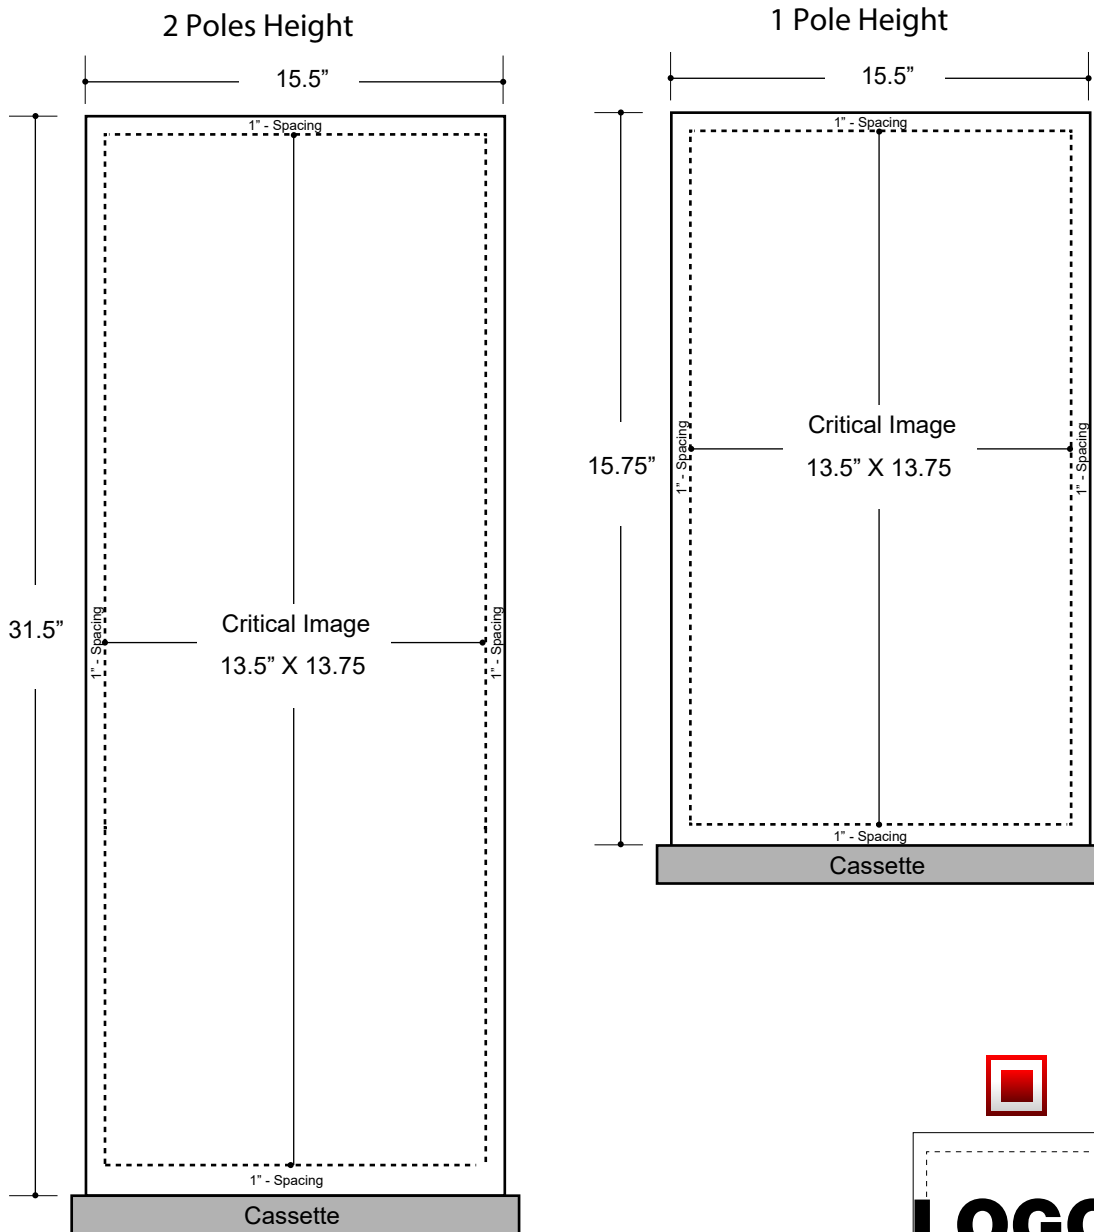

Phoenix Mini Table Top Banner Stand

Graphic Specifications

- 150 dpi
- CMYK
- Actual Size
- JPEG file

*Design Tips:

Limit Gradient Effects

We don't suggest you to use any gradient effect because when you look closely to the print, you will see transition lines. If you really need to use it, our acceptance level is looking from 2 meters away, the transition lines would be barely visible. Please contact us for further clarification.

1" Border

Critical images, such as text or non-background images, are **NOT** to be placed within 5cm of the edges. However, your artwork may allow non-critical images, such as background colour and images, bleed to the edges.