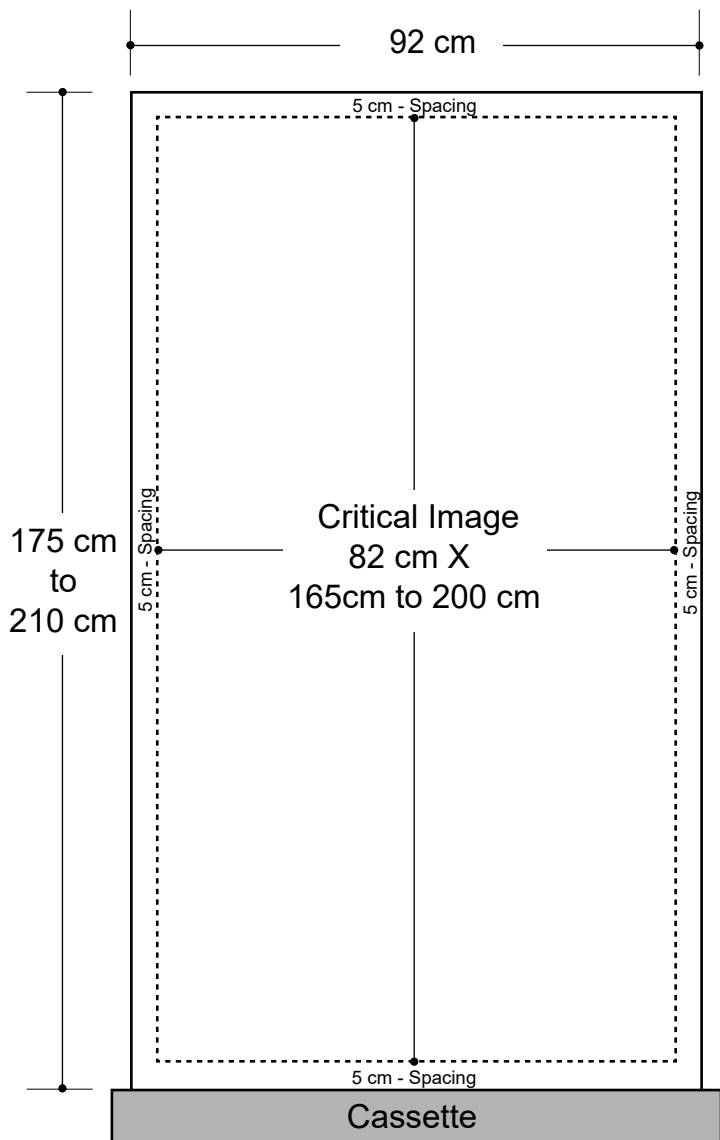

Orient 920 (36" wide) Graphic Specifications

- 150 dpi
- CMYK
- Actual Size
- PDF / JPEG file

Display Dimension:
38.5" (w) x 69" to 83.5"(h) x 9" (d)

*Design Tips:

Limit Gradient Effects

We don't suggest you to use any gradient effect because when you look closely to the print, you will see transition lines. If you really need to use it, our acceptance level is looking from 2 meters away, the transition lines would be barely visible. Please contact us for further clarification.

5cm Border

Critical images, such as text or non-background images, are **NOT** to be placed within 5cm of the edges. However, your artwork may allow non-critical images, such as background colour and images, bleed to the edges.