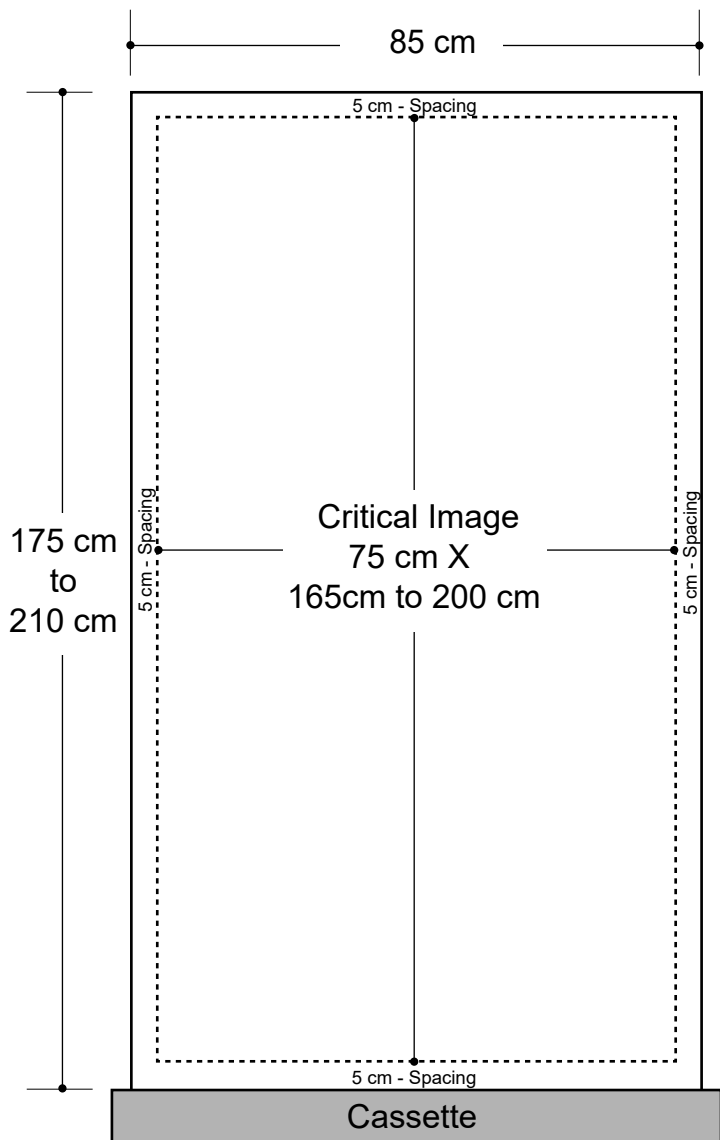

# Orient 850 (33" wide) Graphic Specifications

- 150 dpi
- CMYK
- Actual Size
- PDF / JPEG file

Display Dimension:  
35.5" (w) x 69" to 83.5"(h) x 9" (d)

## \*Design Tips:

### Limit Gradient Effects

We don't suggest you to use any gradient effect because when you look closely to the print, you will see transition lines. If you really need to use it, our acceptance level is looking from 2 meters away, the transition lines would be barely visible. Please contact us for further clarification.

### 5cm Border

Critical images, such as text or non-background images, are **NOT** to be placed within 5cm of the edges. However, your artwork may allow non-critical images, such as background colour and images, bleed to the edges.