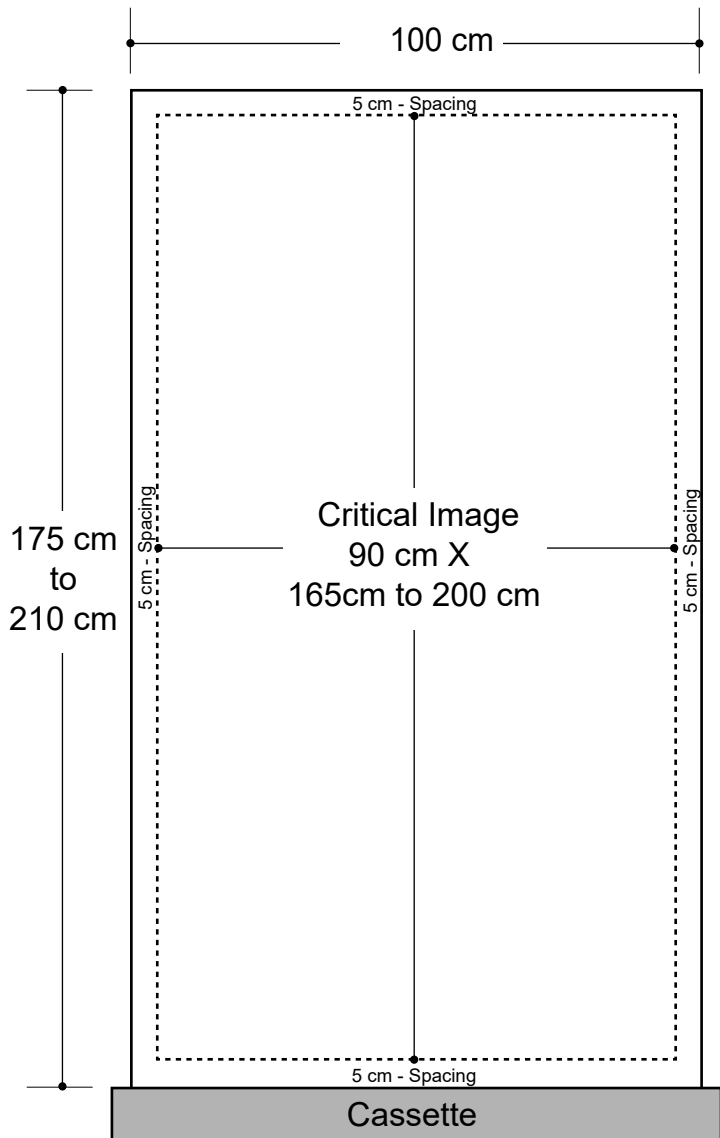

Orient 1000 (39" wide) Graphic Specifications

- 150 dpi
- CMYK
- Actual Size
- PDF / JPEG file

Display Dimension:
41.5" (w) x 69" to 83.5" (h) x 9" (d)

*Design Tips:

Limit Gradient Effects

We don't suggest you to use any gradient effect because when you look closely to the print, you will see transition lines. If you really need to use it, our acceptance level is looking from 2 meters away, the transition lines would be barely visible. Please contact us for further clarification.

5cm Border

Critical images, such as text or non-background images, are **NOT** to be placed within 5cm of the edges. However, your artwork may allow non-critical images, such as background colour and images, bleed to the edges.