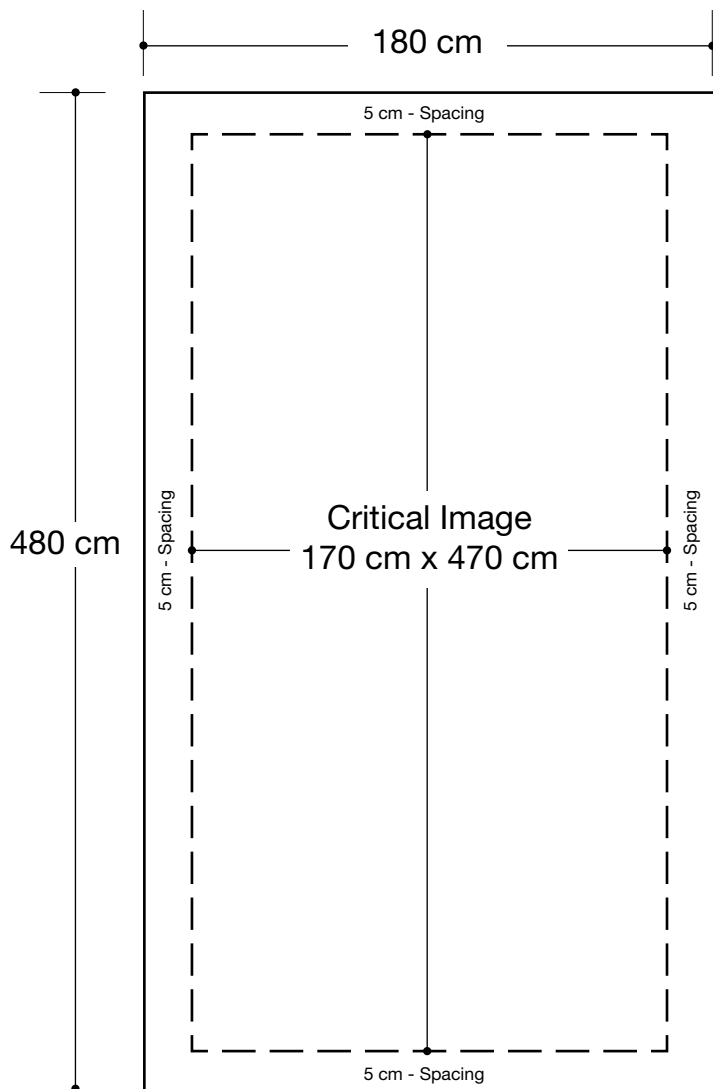

Modular Tower (6ft x 6ft x 16ft)

Graphic Specifications

- 150 dpi
- CMYK
- Actual Size
- JPEG file

*Design Tips:

Limit Gradient Effects

We don't suggest you to use any gradient effect because when you look closely to the print, you will see transition lines. If you really need to use it, our acceptance level is looking from 2 meters away, the transition lines would be barely visible. Please contact us for further clarification.

5cm Border

Critical images, such as text or non-background images, are **NOT** to be placed within 5cm of the edges. However, your artwork may allow non-critical images, such as background colour and images, bleed to the edges