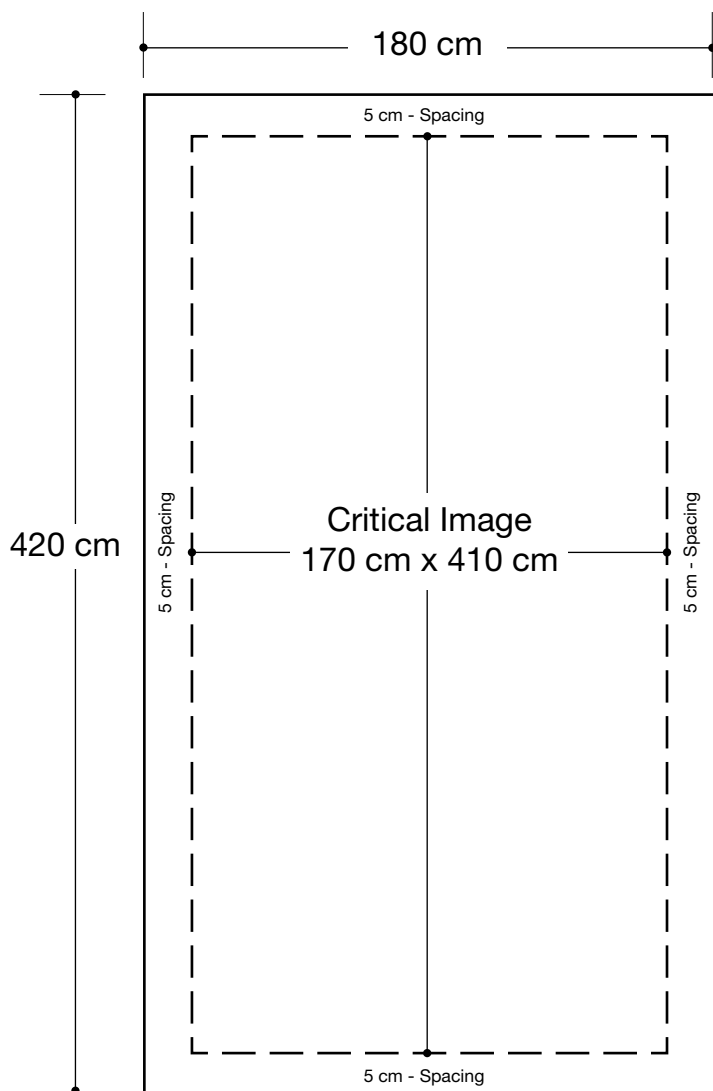

# Modular Tower (6ft x 6ft x 14ft)

## Graphic Specifications

- 150 dpi
- CMYK
- Actual Size
- JPEG file

#### Limit Gradient Effects

We don't suggest you to use any gradient effect because when you look closely to the print, you will see transition lines. If you really need to use it, our acceptance level is looking from 2 meters away, the transition lines would be barely visible. Please contact us for further clarification.

#### 5cm Border

Critical images, such as text or non-background images, are **NOT** to be placed within 5cm of the edges. However, your artwork may allow non-critical images, such as background colour and images, bleed to the edges