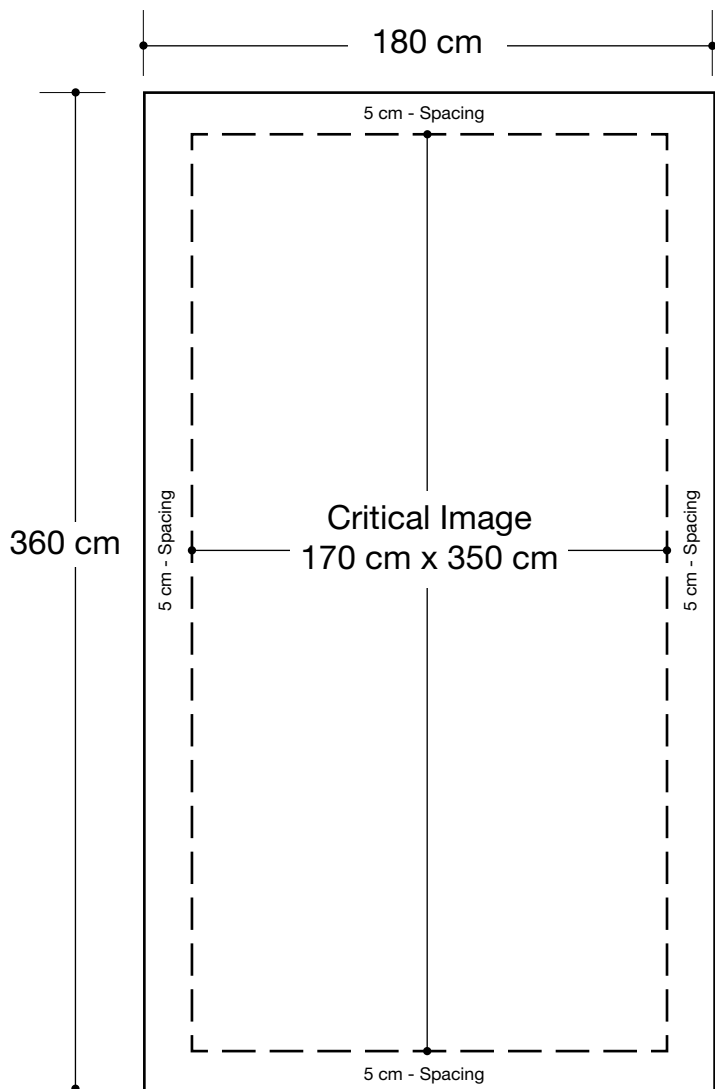

Modular Tower (6ft x 6ft x 12ft)

Graphic Specifications

- 150 dpi
- CMYK
- Actual Size
- JPEG file

*Design Tips:

Limit Gradient Effects

We don't suggest you to use any gradient effect because when you look closely to the print, you will see transition lines. If you really need to use it, our acceptance level is looking from 2 meters away, the transition lines would be barely visible. Please contact us for further clarification.

5cm Border

Critical images, such as text or non-background images, are **NOT** to be placed within 5cm of the edges. However, your artwork may allow non-critical images, such as background colour and images, bleed to the edges