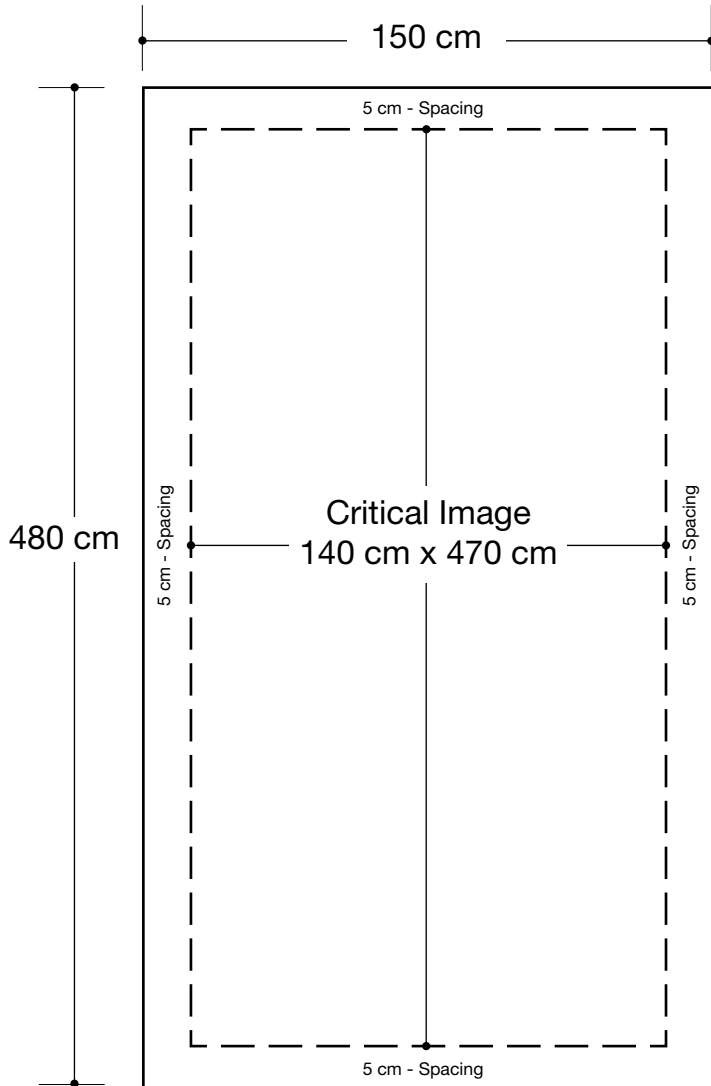

Modular Tower (5ft x 5ft x 16ft)

Graphic Specifications

- 150 dpi
- CMYK
- Actual Size
- JPEG file

*Design Tips:

Limit Gradient Effects

We don't suggest you to use any gradient effect because when you look closely to the print, you will see transition lines. If you really need to use it, our acceptance level is looking from 2 meters away, the transition lines would be barely visible. Please contact us for further clarification.

5cm Border

Critical images, such as text or non-background images, are **NOT** to be placed within 5cm of the edges. However, your artwork may allow non-critical images, such as background colour and images, bleed to the edges