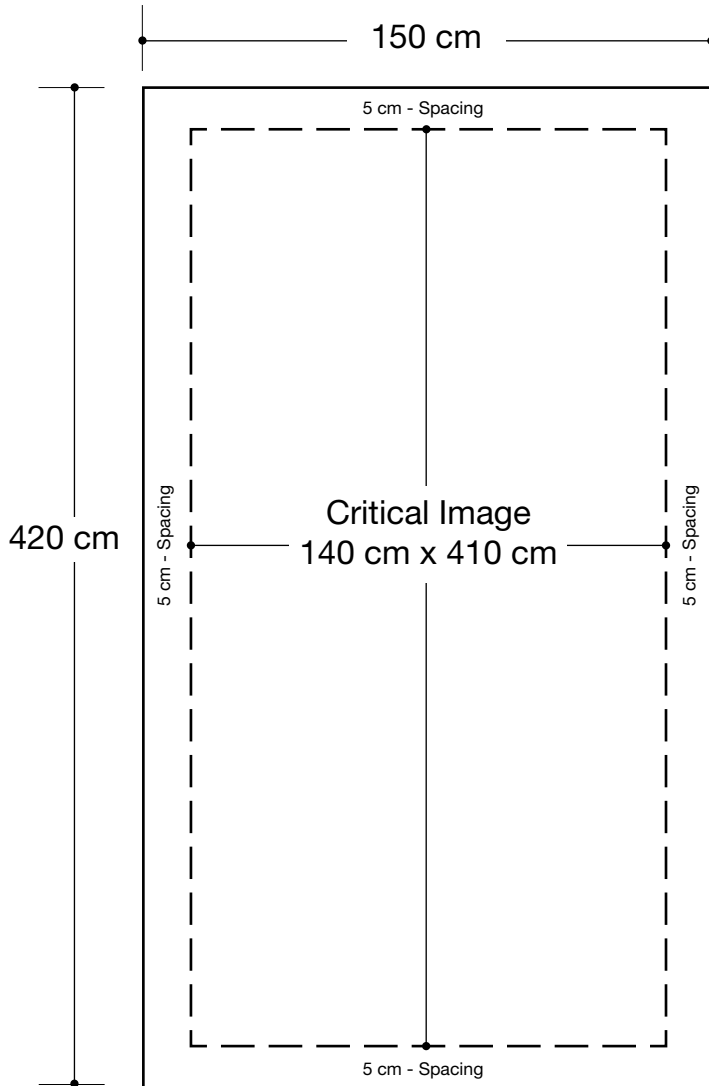

# Modular Tower (5ft x 5ft x 14ft)

## Graphic Specifications

- 150 dpi
- CMYK
- Actual Size
- JPEG file

#### Limit Gradient Effects

We don't suggest you to use any gradient effect because when you look closely to the print, you will see transition lines. If you really need to use it, our acceptance level is looking from 2 meters away, the transition lines would be barely visible. Please contact us for further clarification.

#### 5cm Border

Critical images, such as text or non-background images, are **NOT** to be placed within 5cm of the edges. However, your artwork may allow non-critical images, such as background colour and images, bleed to the edges