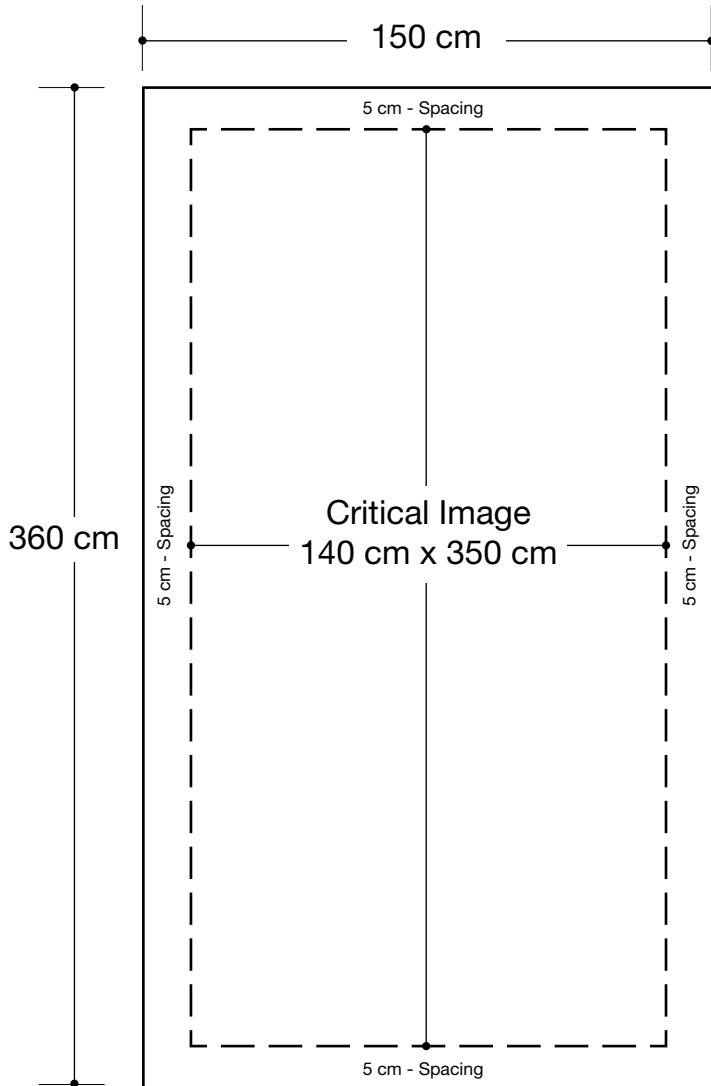

Modular Tower (5ft x 5ft x 12ft)

Graphic Specifications

- 150 dpi
- CMYK
- Actual Size
- JPEG file

*Design Tips:

Limit Gradient Effects

We don't suggest you to use any gradient effect because when you look closely to the print, you will see transition lines. If you really need to use it, our acceptance level is looking from 2 meters away, the transition lines would be barely visible. Please contact us for further clarification.

5cm Border

Critical images, such as text or non-background images, are **NOT** to be placed within 5cm of the edges. However, your artwork may allow non-critical images, such as background colour and images, bleed to the edges