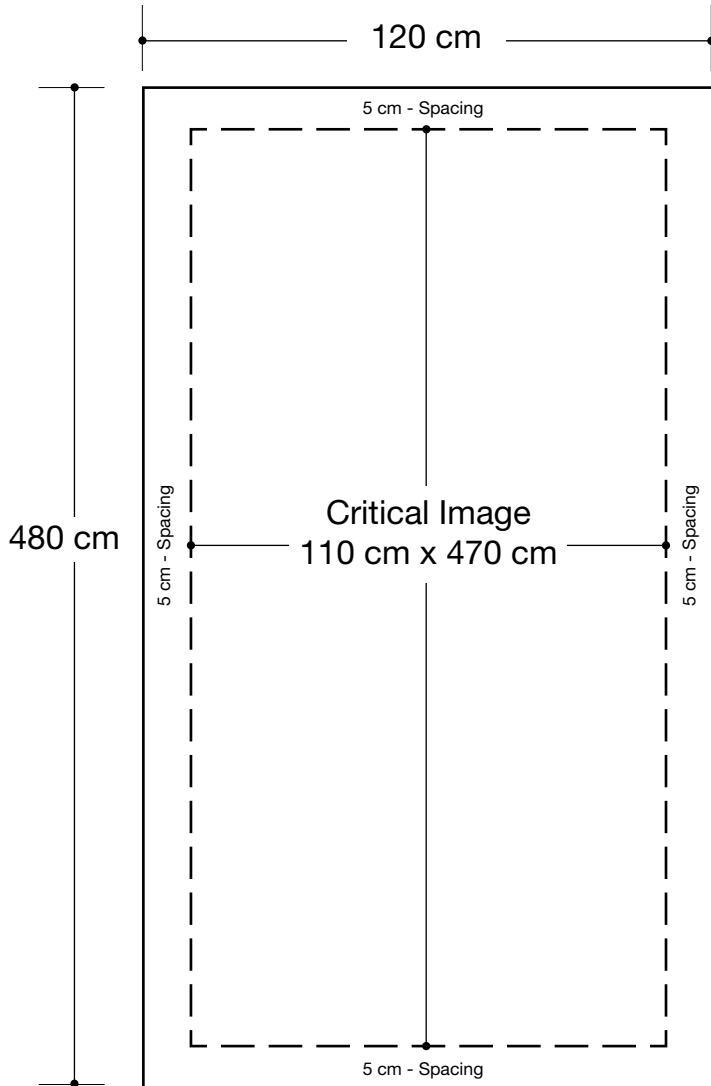

# Modular Tower (4ft x 4ft x 16ft)

## Graphic Specifications

- 150 dpi
- CMYK
- Actual Size
- JPEG file

#### Limit Gradient Effects

We don't suggest you to use any gradient effect because when you look closely to the print, you will see transition lines. If you really need to use it, our acceptance level is looking from 2 meters away, the transition lines would be barely visible. Please contact us for further clarification.

#### 5cm Border

Critical images, such as text or non-background images, are **NOT** to be placed within 5cm of the edges. However, your artwork may allow non-critical images, such as background colour and images, bleed to the edges