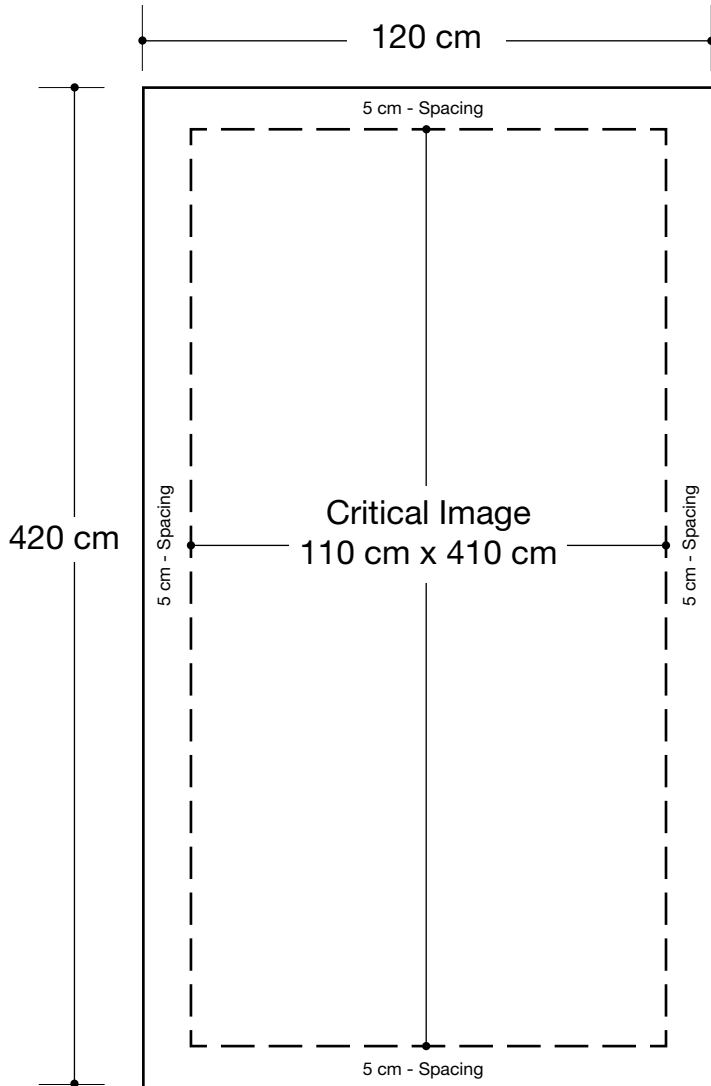

# Modular Tower (4ft x 4ft x 14ft)

## Graphic Specifications

- 150 dpi
- CMYK
- Actual Size
- JPEG file

#### Limit Gradient Effects

We don't suggest you to use any gradient effect because when you look closely to the print, you will see transition lines. If you really need to use it, our acceptance level is looking from 2 meters away, the transition lines would be barely visible. Please contact us for further clarification.

#### 5cm Border

Critical images, such as text or non-background images, are **NOT** to be placed within 5cm of the edges. However, your artwork may allow non-critical images, such as background colour and images, bleed to the edges