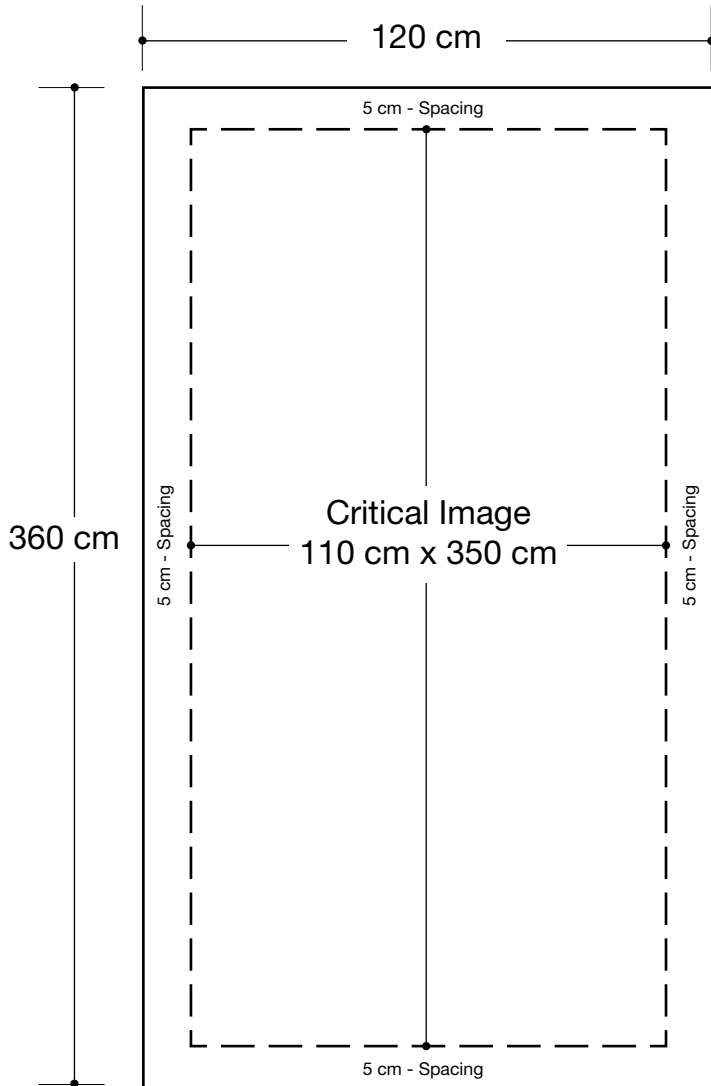

Modular Tower (4ft x 4ft x 12ft)

Graphic Specifications

- 150 dpi
- CMYK
- Actual Size
- JPEG file

*Design Tips:

Limit Gradient Effects

We don't suggest you to use any gradient effect because when you look closely to the print, you will see transition lines. If you really need to use it, our acceptance level is looking from 2 meters away, the transition lines would be barely visible. Please contact us for further clarification.

5cm Border

Critical images, such as text or non-background images, are **NOT** to be placed within 5cm of the edges. However, your artwork may allow non-critical images, such as background colour and images, bleed to the edges