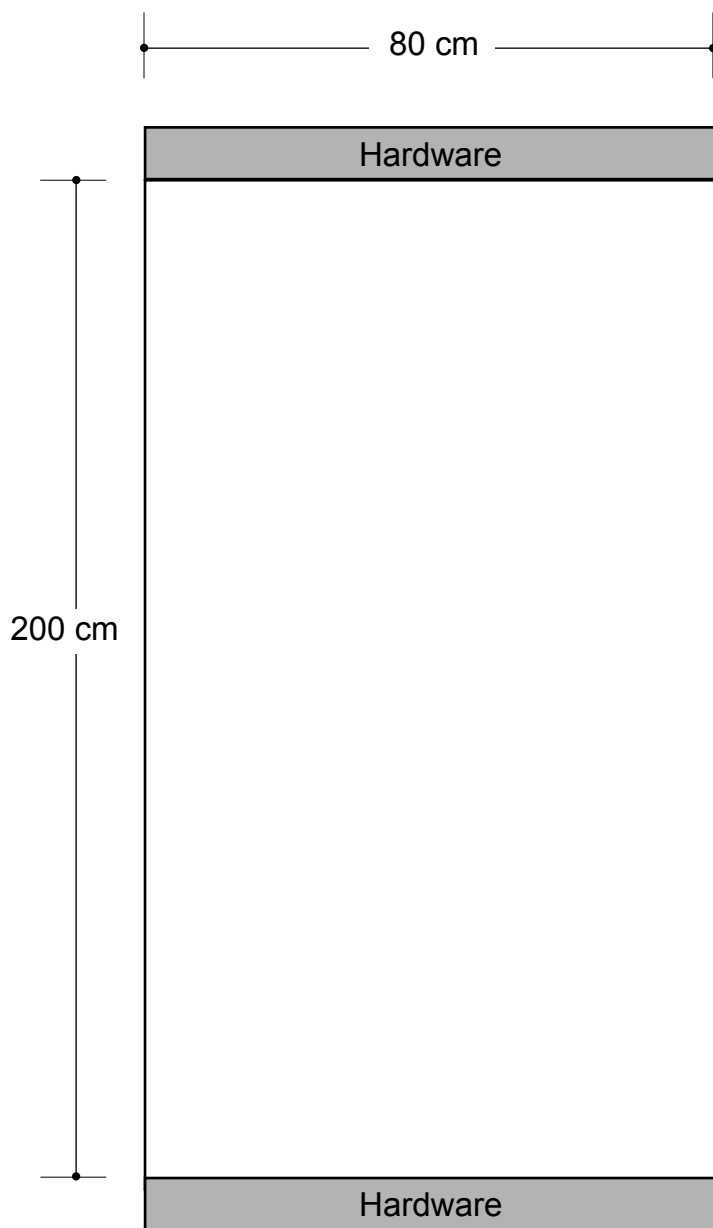

L-Stand Banner

Graphic Specifications

- 150 dpi
- CMYK
- Actual Size
- JPEG file

Display Dimension:
31.5" (w) x 78.5" (h) x 14" (d)

*Design Tips:

Limit Gradient Effects

We don't suggest you to use any gradient effect because when you look closely to the print, you will see transition lines. If you really need to use it, our acceptance level is looking from 2 meters away, the transition lines would be barely visible. Please contact us for further clarification.