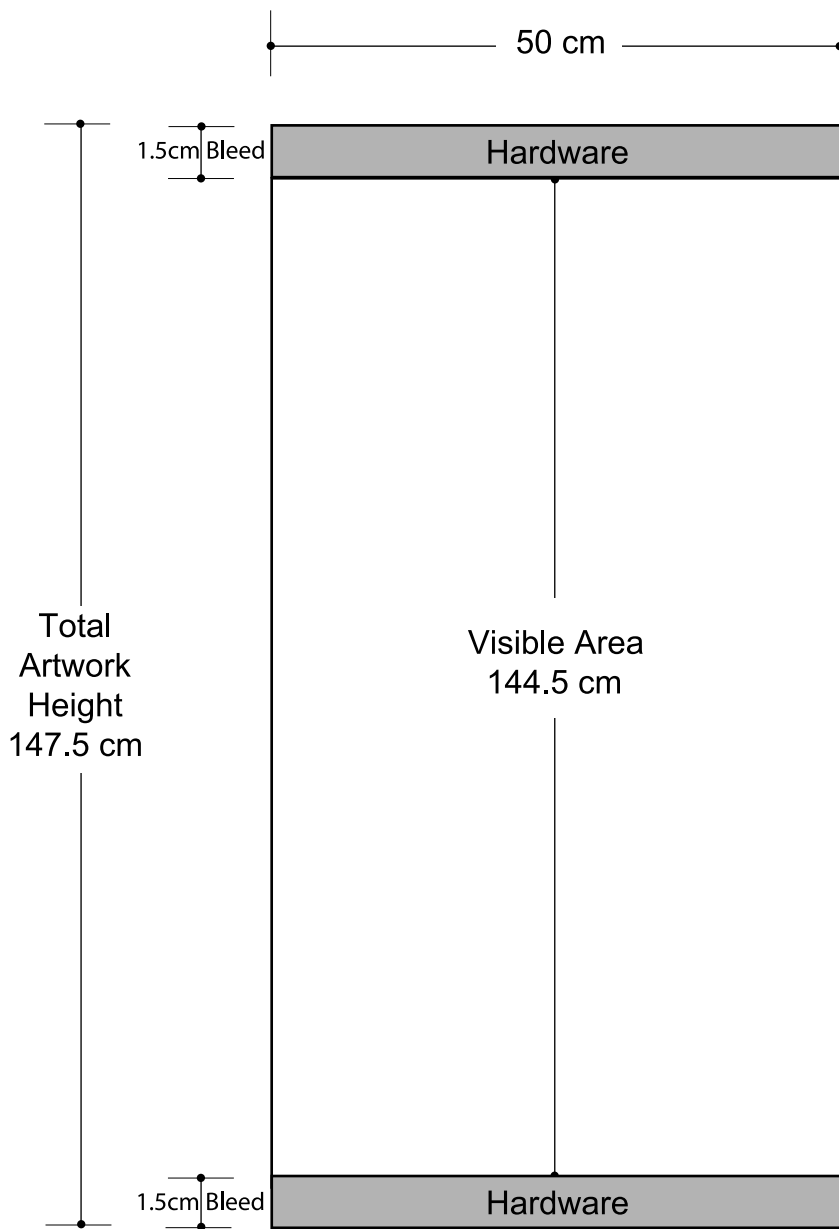

Small L-Stand Banner

Graphic Specifications

- 150 dpi
- CMYK
- Actual Size
- JPEG file

*Design Tips:

Limit Gradient Effects

We don't suggest you to use any gradient effect because when you look closely to the print, you will see transition lines. If you really need to use it, our acceptance level is looking from 2 meters away, the transition lines would be barely visible. Please contact us for further clarification.