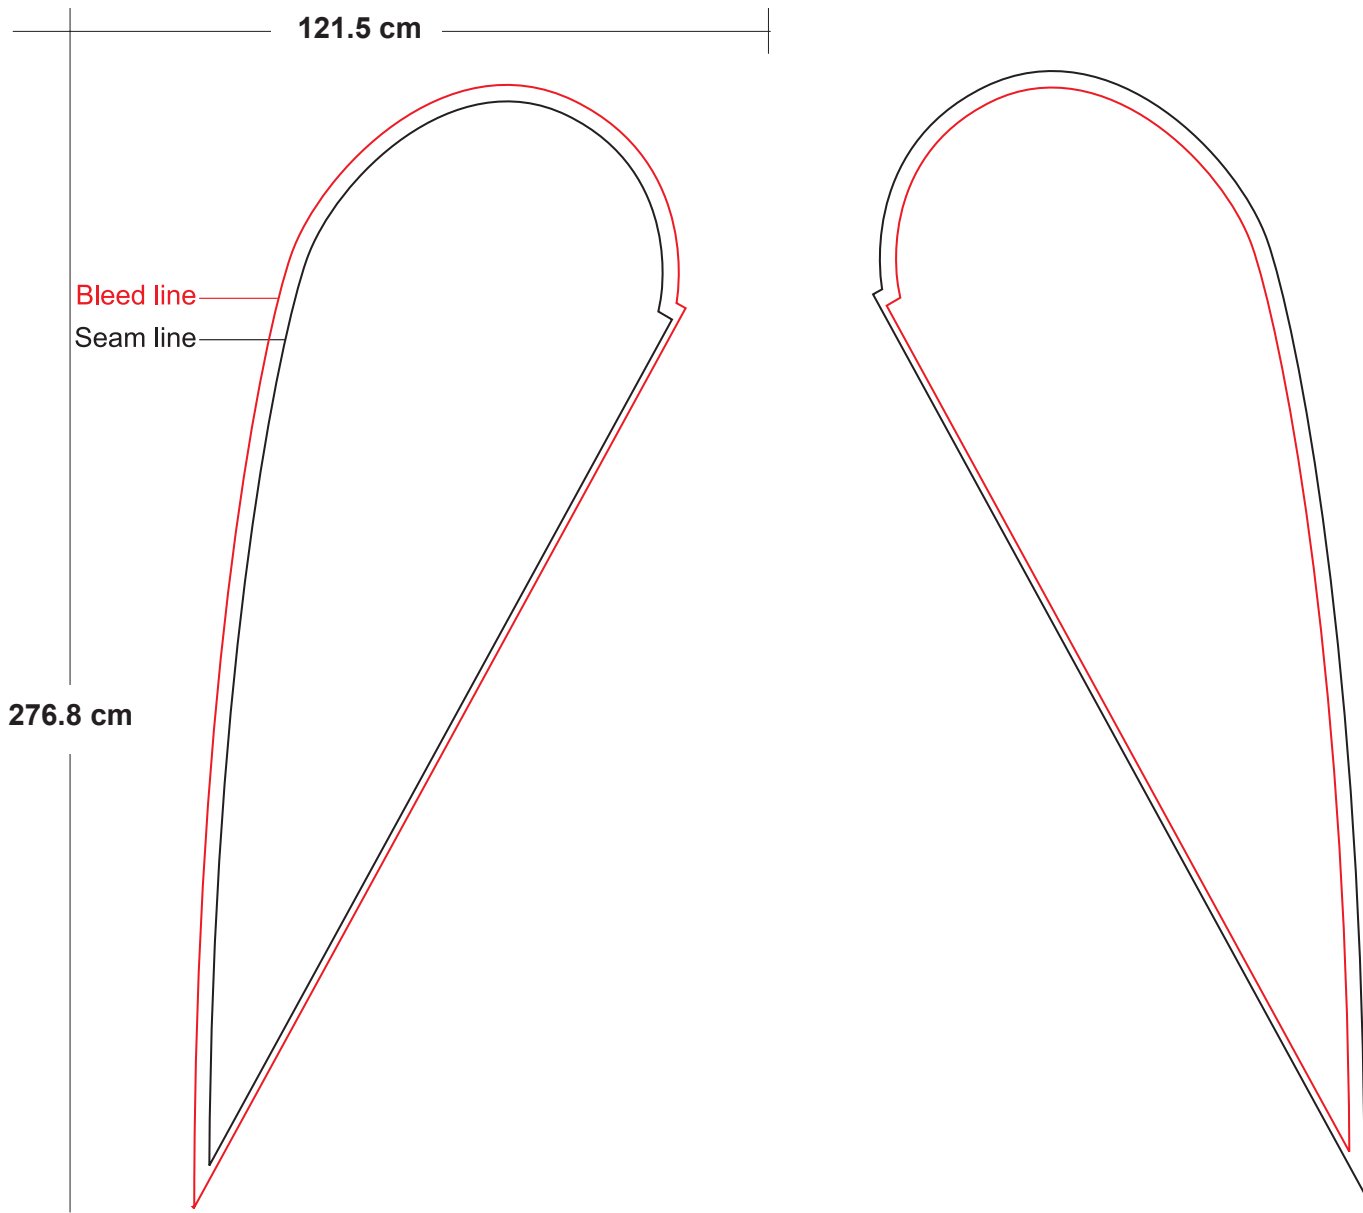

# Flying Banner - 2.8 meters

## Graphic Specifications