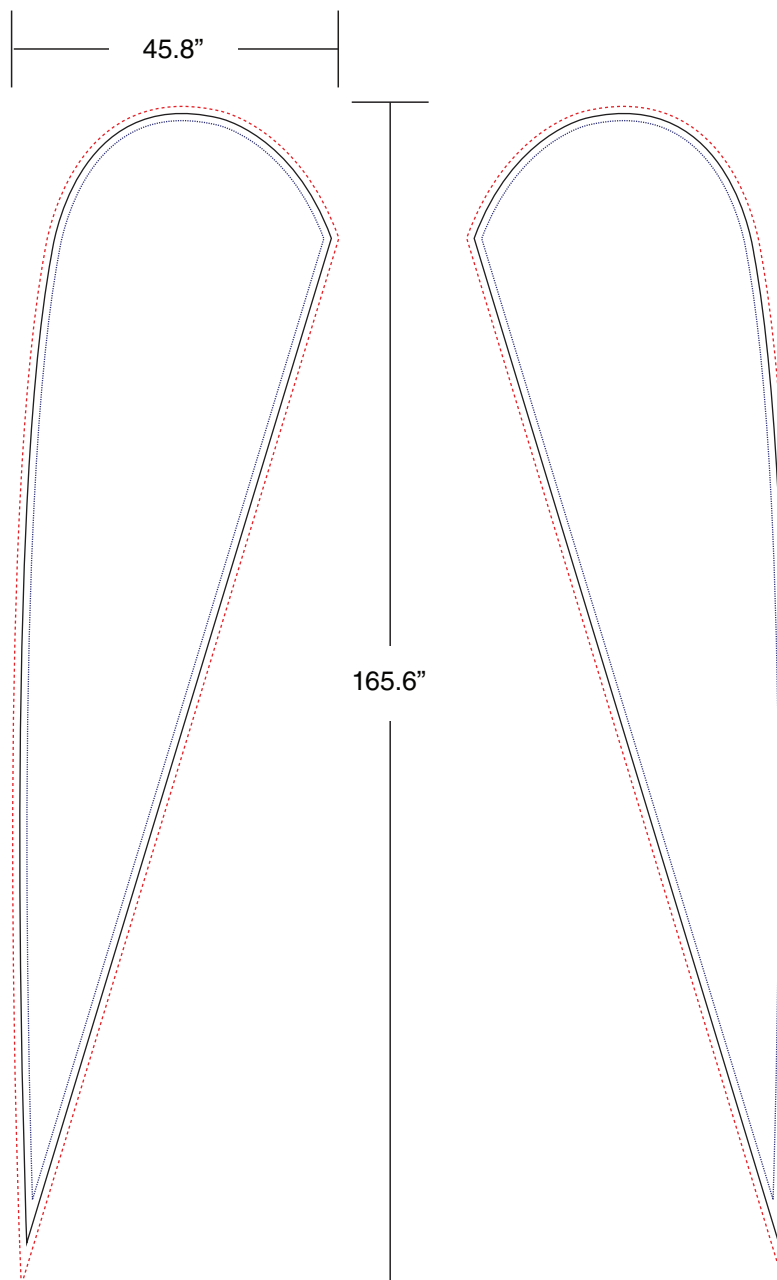

Flag HD - Tear Drop Banner - 5.0 meters

Graphic Specifications

Graphic Size
43.75" x 158.6"

Graphic with Bleed
45.8" x 165.6"

Finished Area ———

1" Bleed Area - - - - -

1" Safe Area ······

Keep all important graphics
(logos and text) in the
blue dotted line.