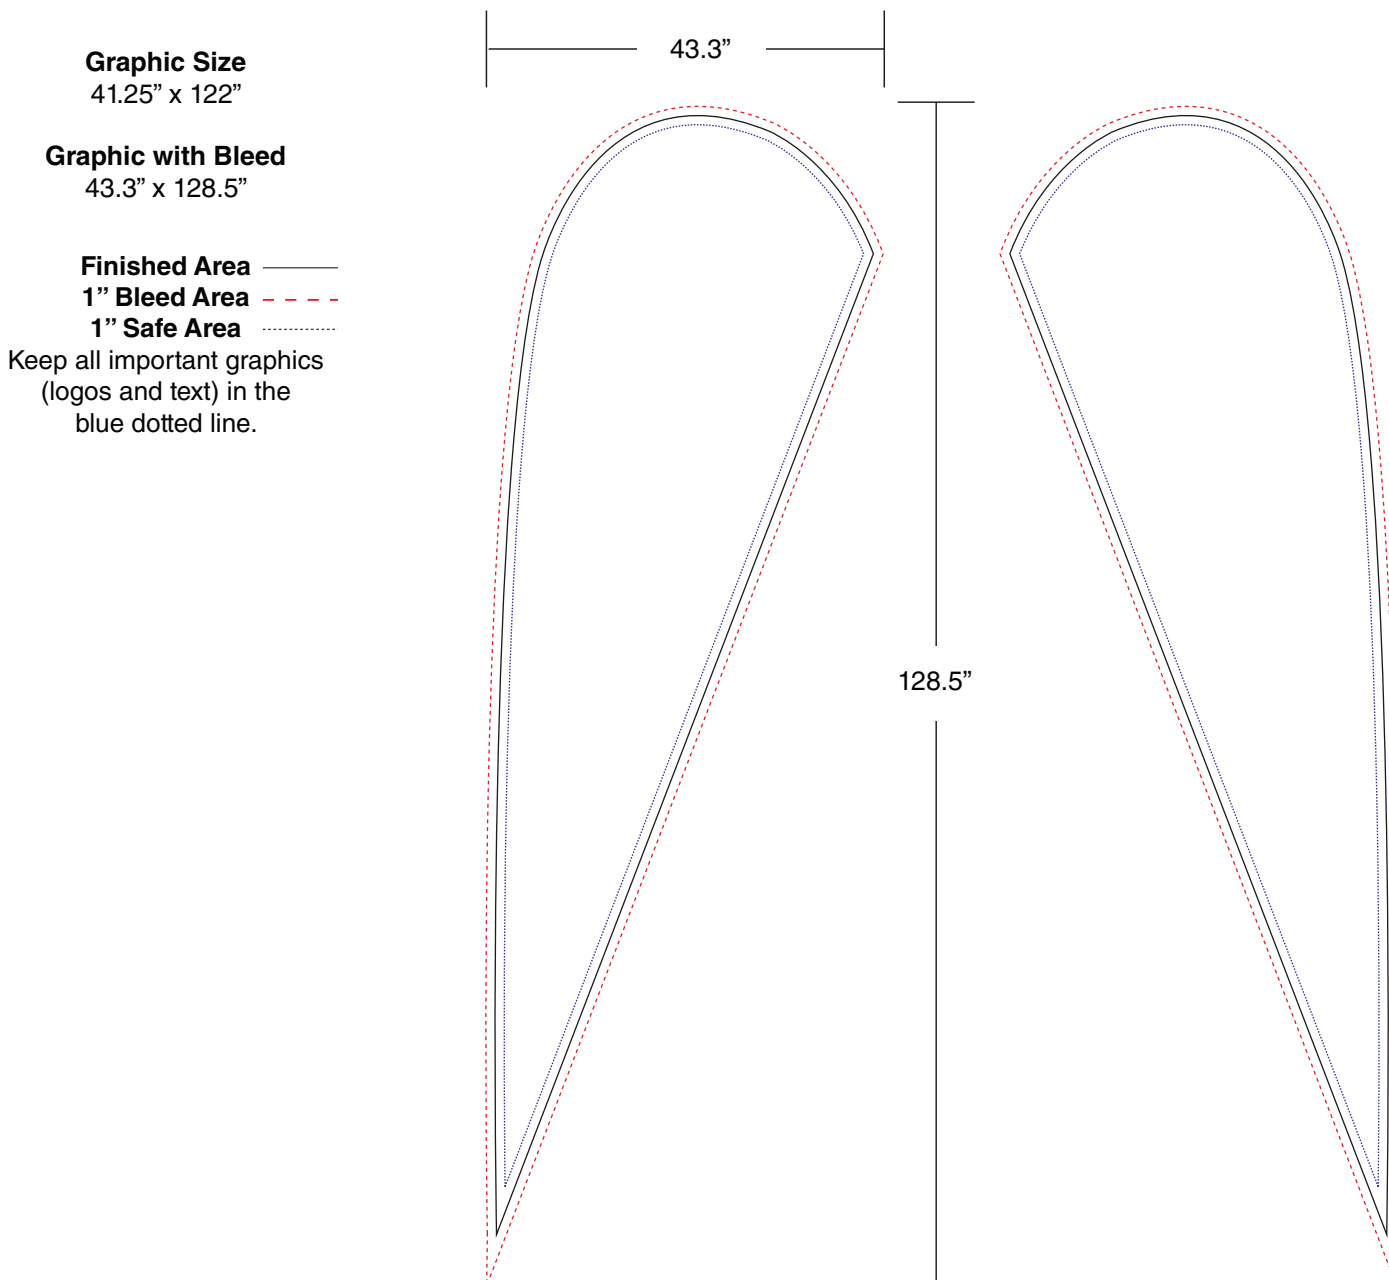

Flag HD - Tear Drop Banner - 4.0 meters

Graphic Specifications

NOTES

Please note that because of the way we see light, colours printed with ink on paper look different compared to colours displayed on a computer screen. It is therefore essential that the correct corporate colours be specified by the client before printing. Providing pantone colours ensures that desired colours are printed as close as possible.