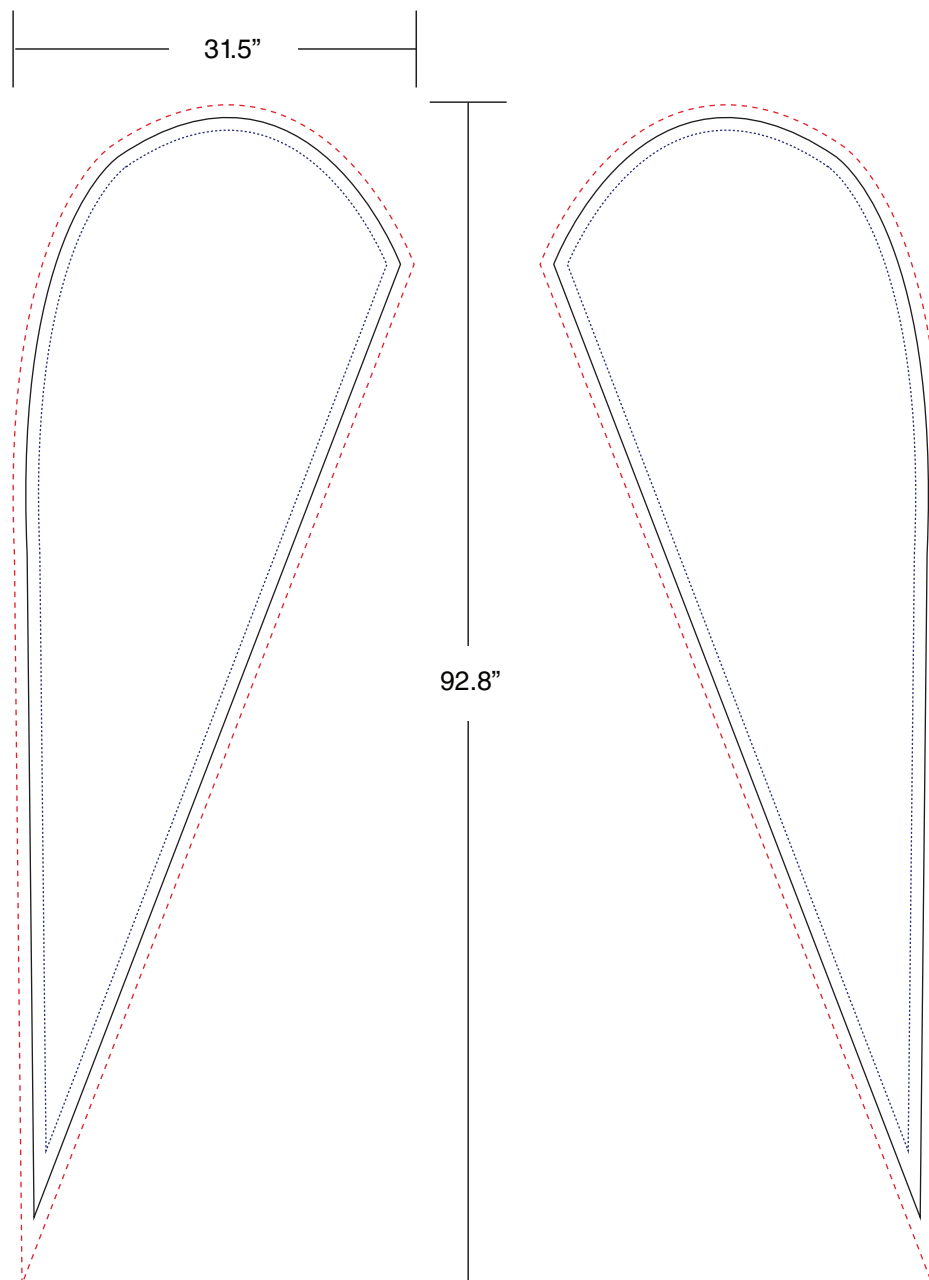

Flag HD - Tear Drop Banner - 3.0 meters

Graphic Specifications

Graphic Size

29.5" x 86.6

Graphic with Bleed

31.5" x 92.8"

Finished Area ———

1" Bleed Area - - - - -

1" Safe Area ······

Keep all important graphics
(logos and text) in the
blue dotted line.