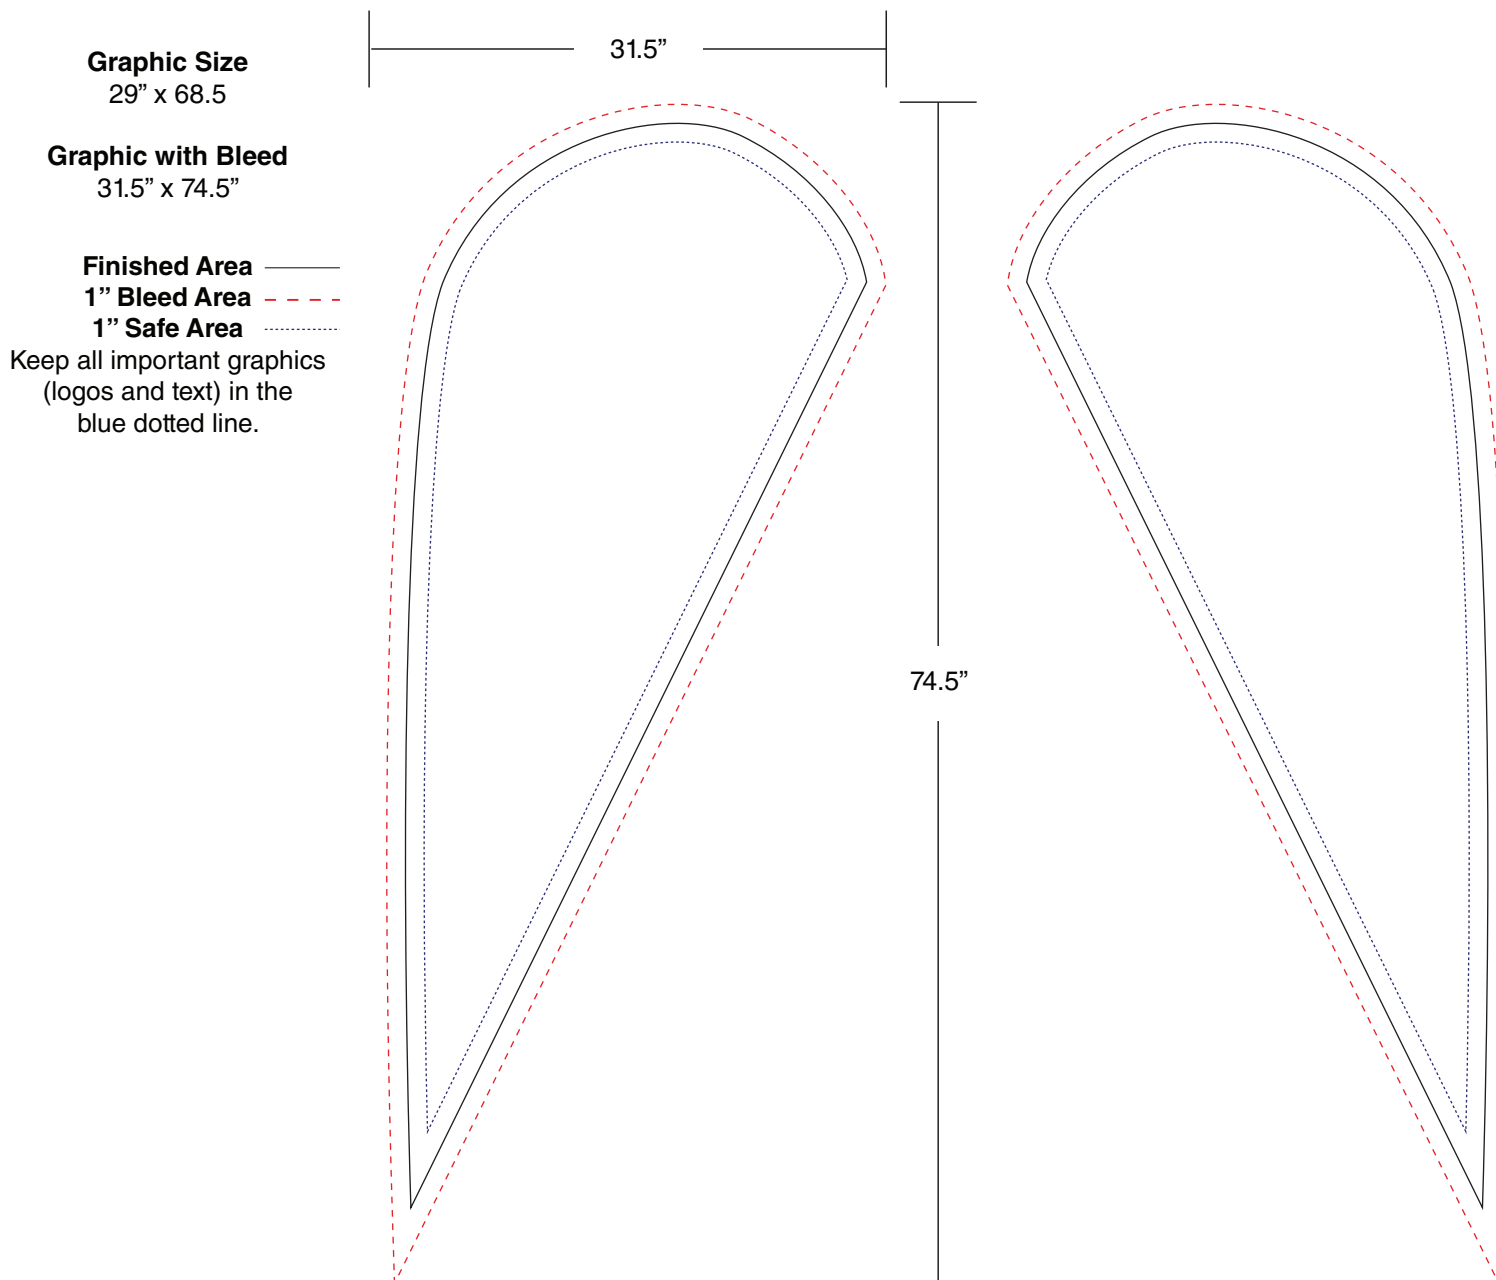

# Flag HD - Tear Drop Banner - 2.0 meters

## Graphic Specifications