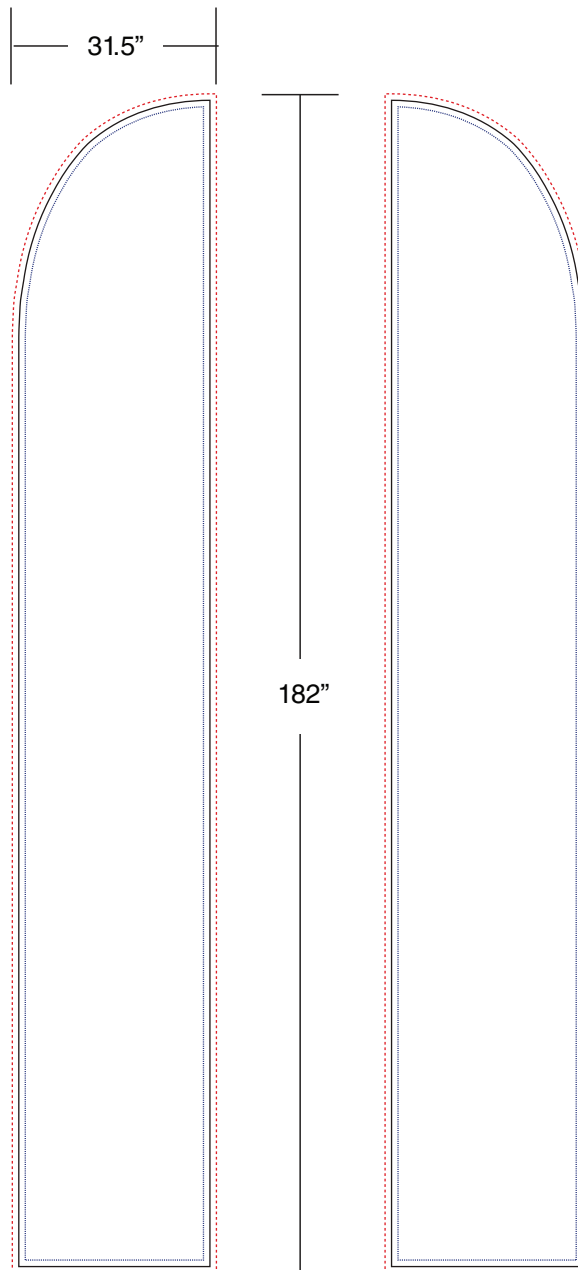

Flag HD - Straight Banner - 5.0 meters

Graphic Specifications

Graphic Size
29.5" x 180"

Graphic with Bleed
31.5" x 182"

Finished Area ———
Bleed Area - - - - -
Safe Area ······

Keep all important graphics
(logos and text) in the
blue dotted line.