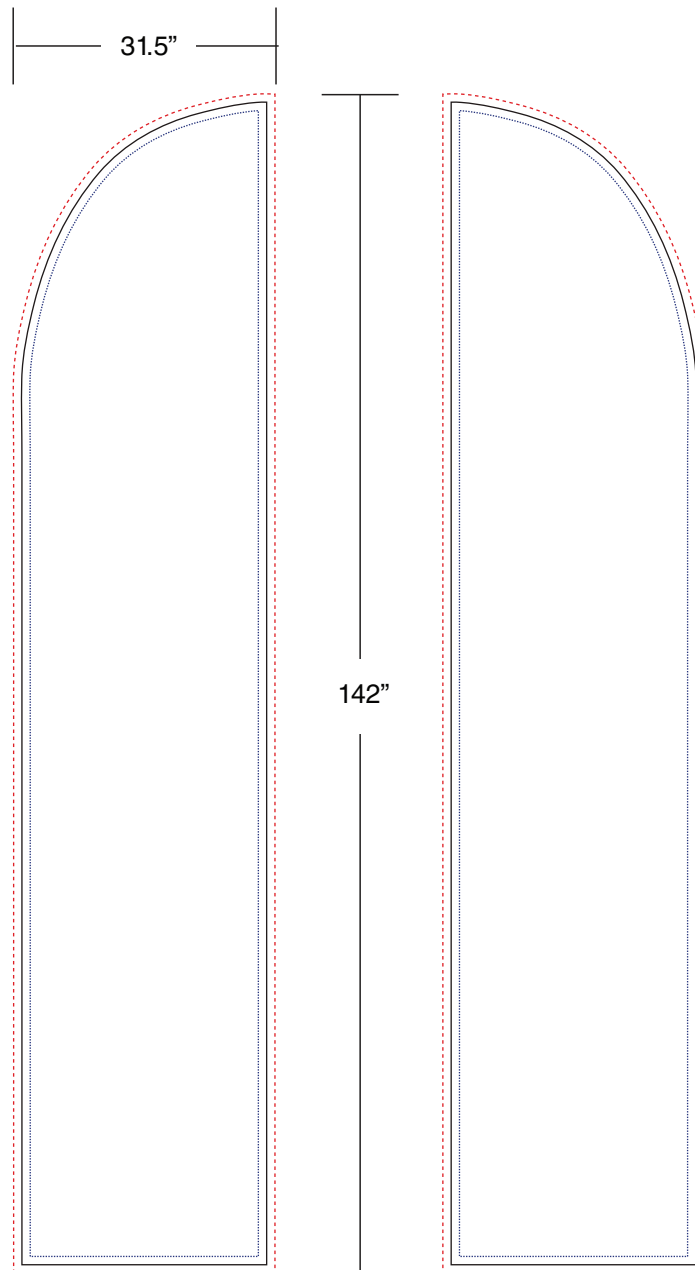

Flag HD - Straight Banner - 4.0 meters

Graphic Specifications

Graphic Size
29.5" x 140"

Graphic with Bleed
31.5" x 142"

Finished Area ———
Bleed Area - - - - -
Safe Area ······

Keep all important graphics
(logos and text) in the
blue dotted line.