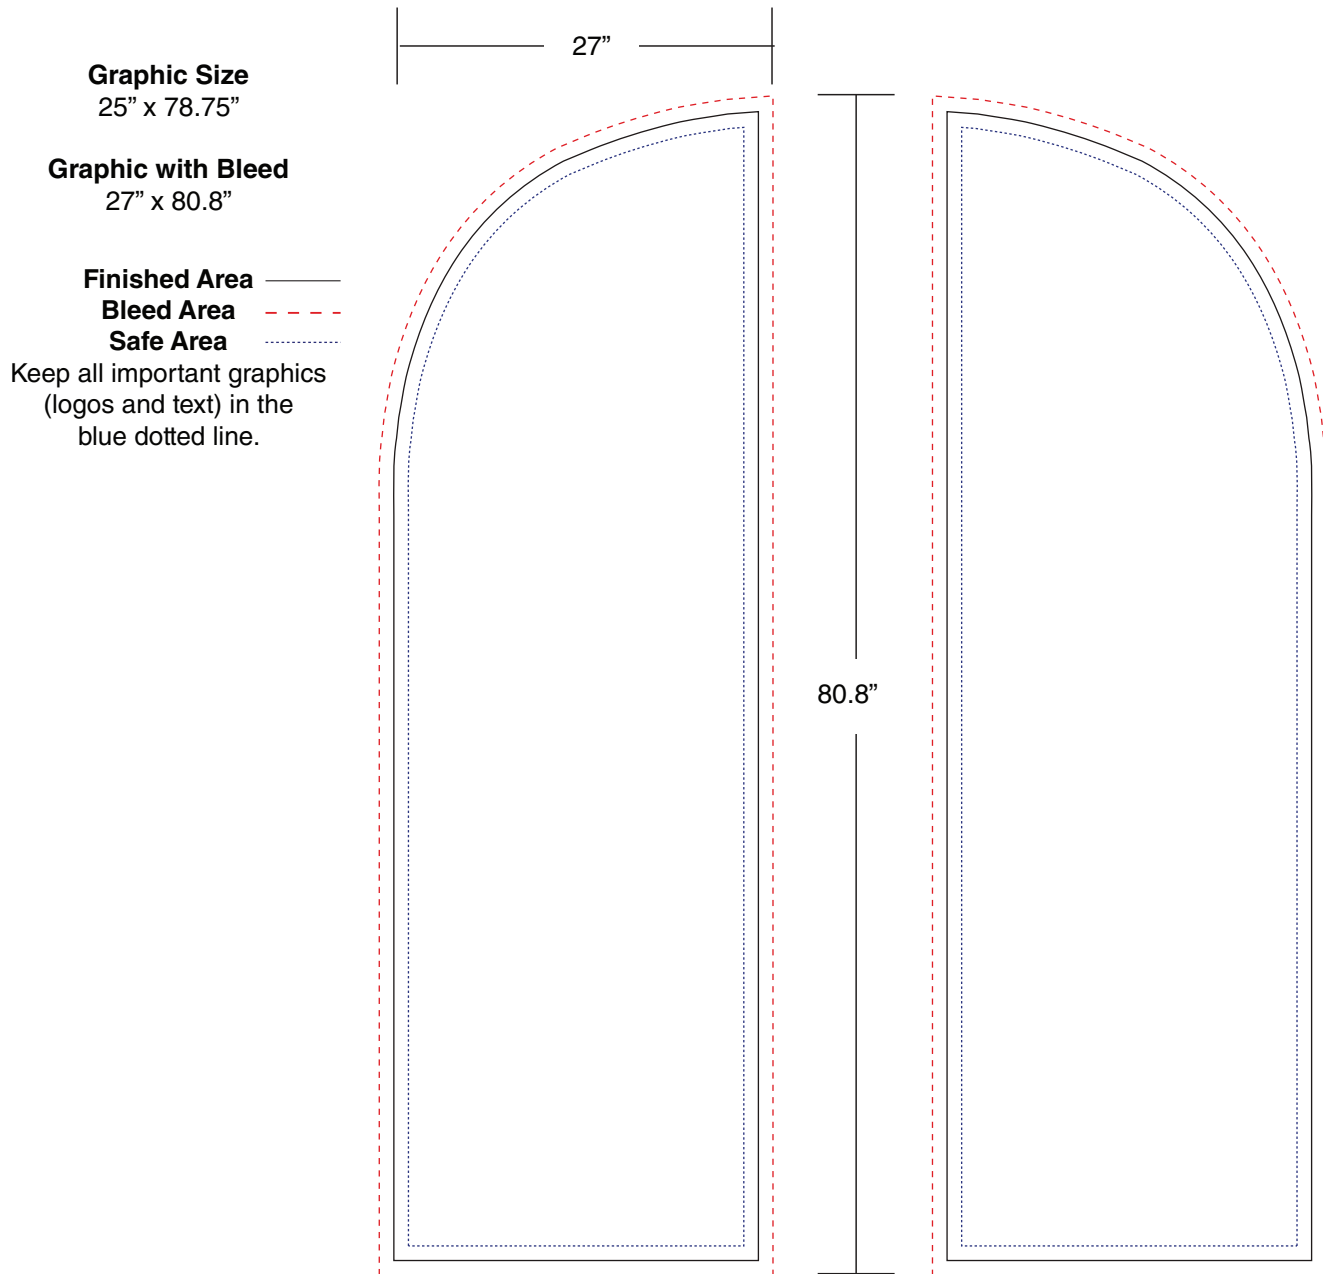

Flag HD - Straight Banner - 2.0 meters

Graphic Specifications

NOTES

Please note that because of the way we see light, colours printed with ink on paper look different compared to colours displayed on a computer screen. It is therefore essential that the correct corporate colours be specified by the client before printing. Providing pantone colours ensures that desired colours are printed as close as possible.