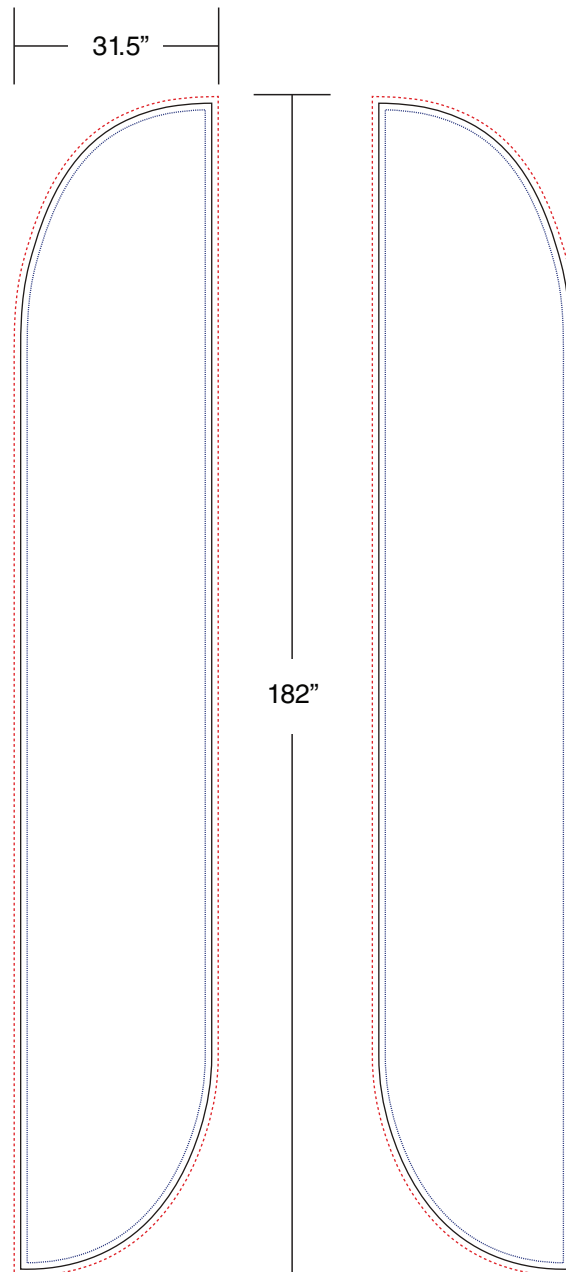

Flag HD - Convex Banner - 5.0 meters

Graphic Specifications

Graphic Size
29.5" x 180"

Graphic with Bleed
31.5" x 182"

Finished Area ———

Bleed Area - - - - -

Safe Area ······

Keep all important graphics
(logos and text) in the
blue dotted line.