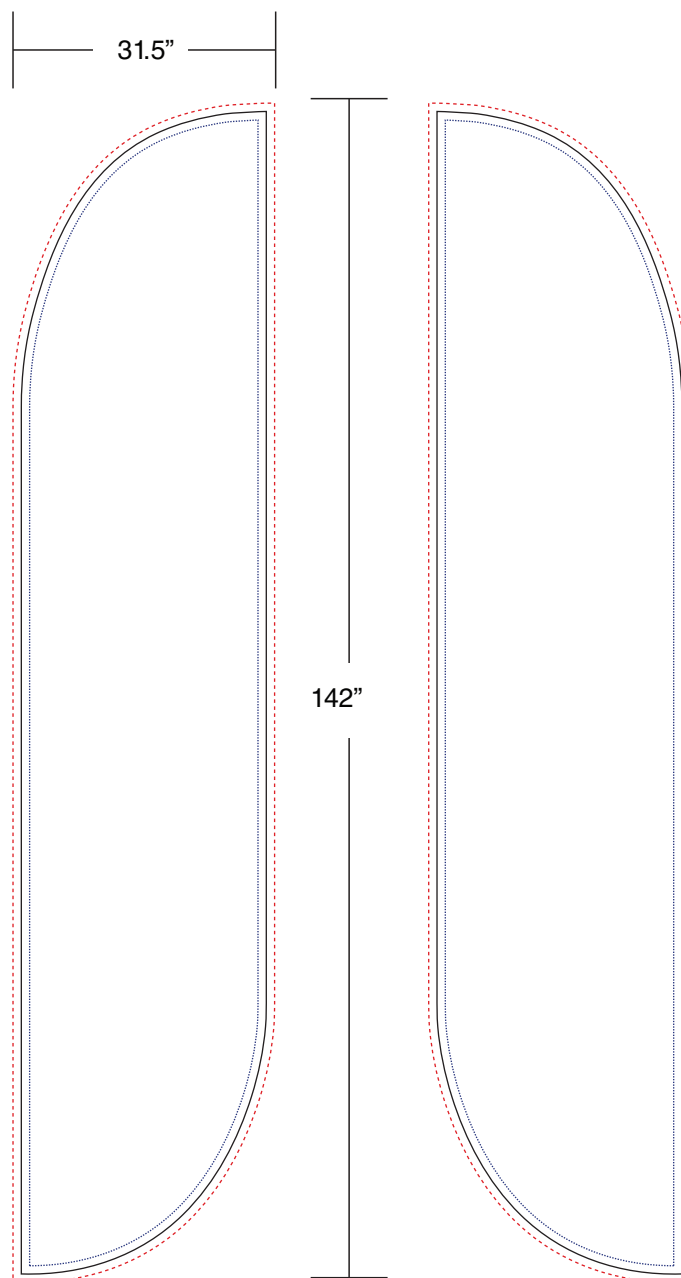

Flag HD - Convex Banner - 4.0 meters

Graphic Specifications

Graphic Size

29.5" x 140"

Graphic with Bleed

31.5" x 142"

Finished Area ———

Bleed Area - - - - -

Safe Area ·····

Keep all important graphics
(logos and text) in the
blue dotted line.