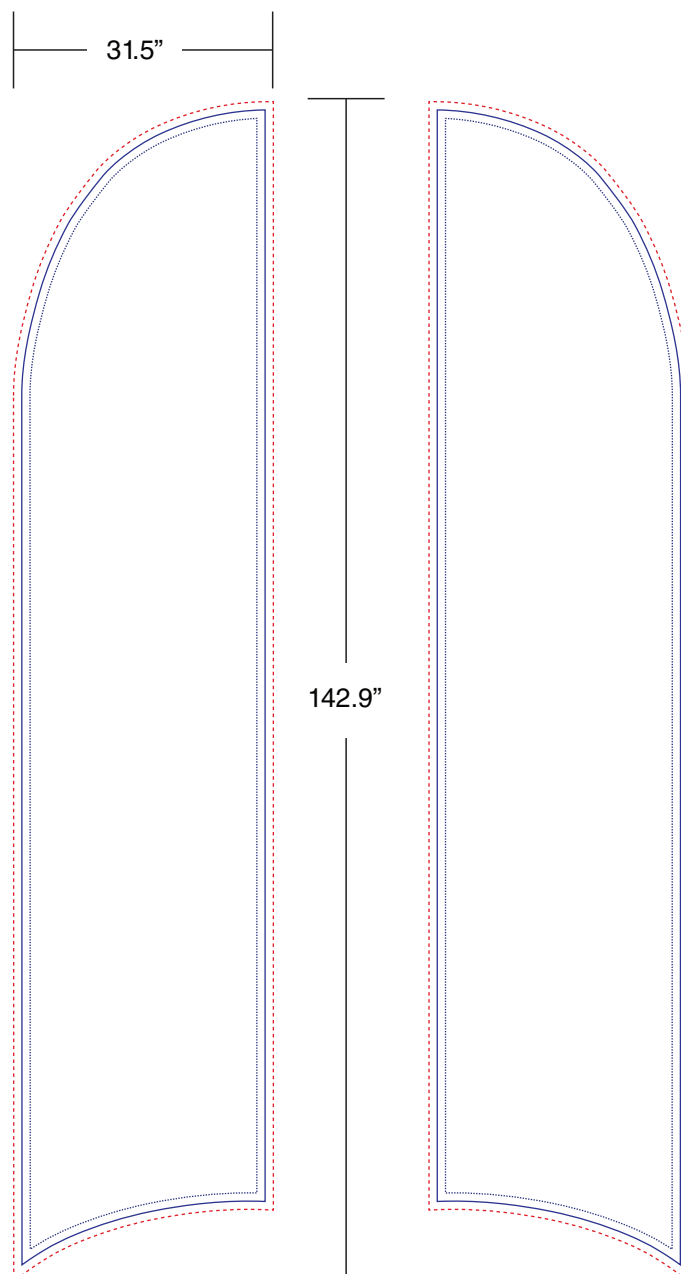

Flag HD - Concave Banner - 4.0 meters

Graphic Specifications

Graphic Size

29.5" x 140"

Graphic with Bleed

31.5" x 142.9"

Finished Area ———

Bleed Area - - - - -

Safe Area ······

Keep all important graphics
(logos and text) in the
blue dotted line.