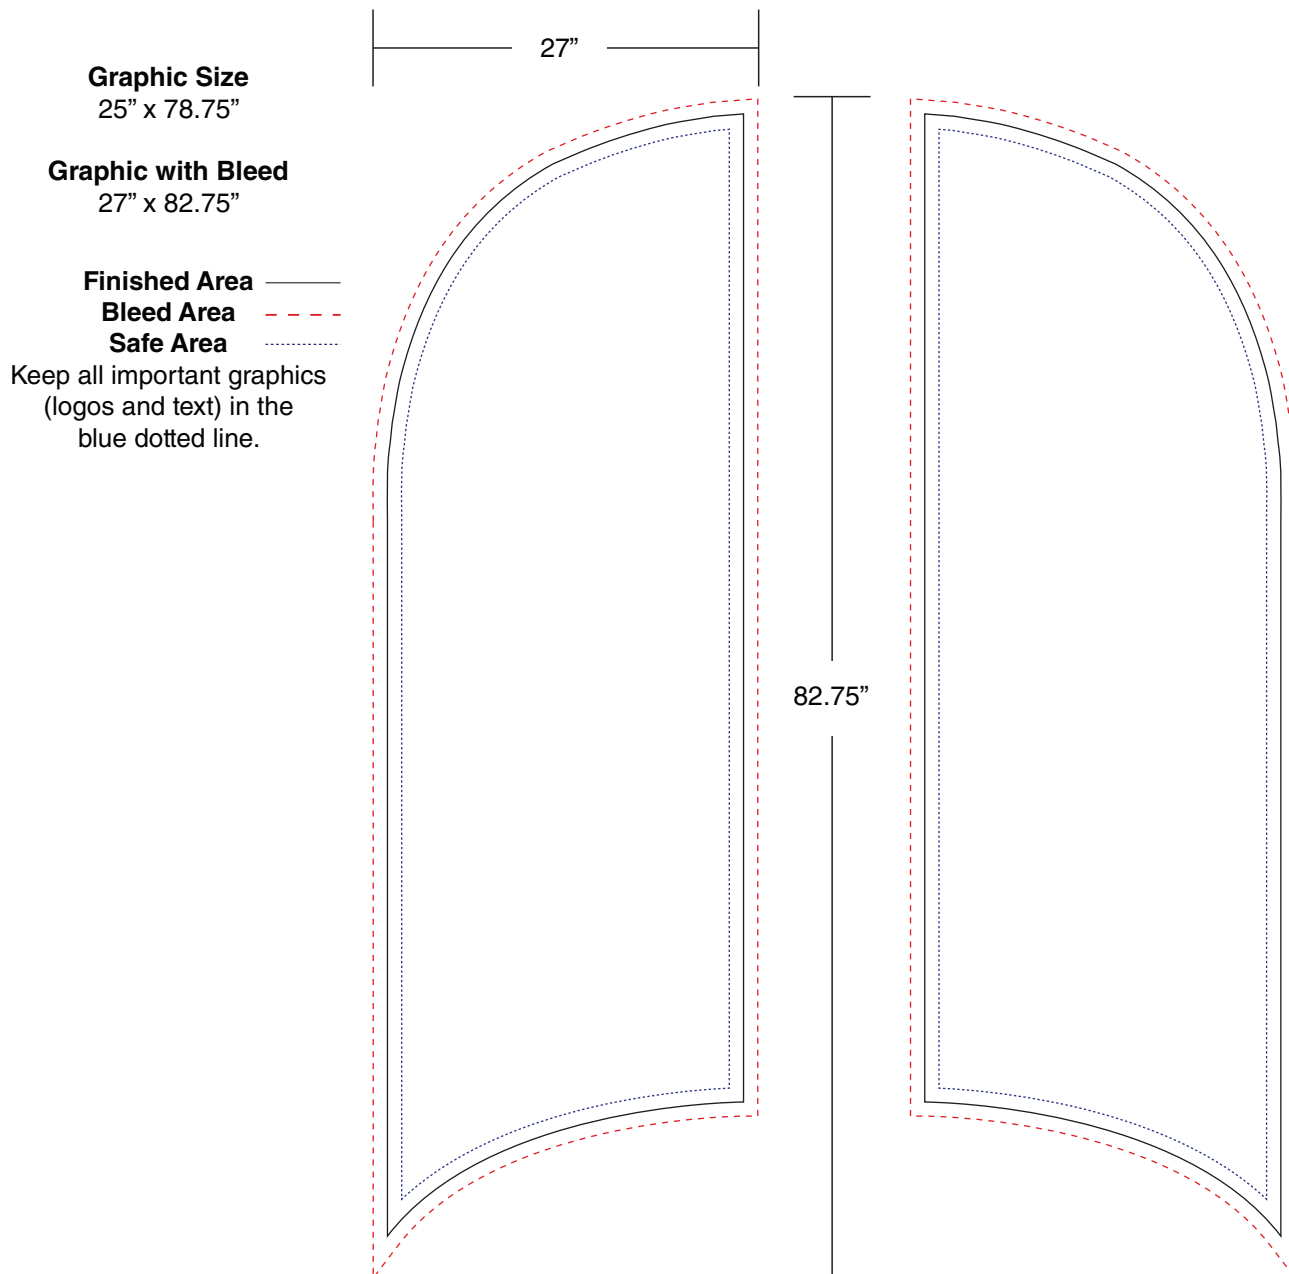

Flag HD - Concave Banner - 2.0 meters

Graphic Specifications

NOTES

Please note that because of the way we see light, colours printed with ink on paper look different compared to colours displayed on a computer screen. It is therefore essential that the correct corporate colours be specified by the client before printing. Providing pantone colours ensures that desired colours are printed as close as possible.