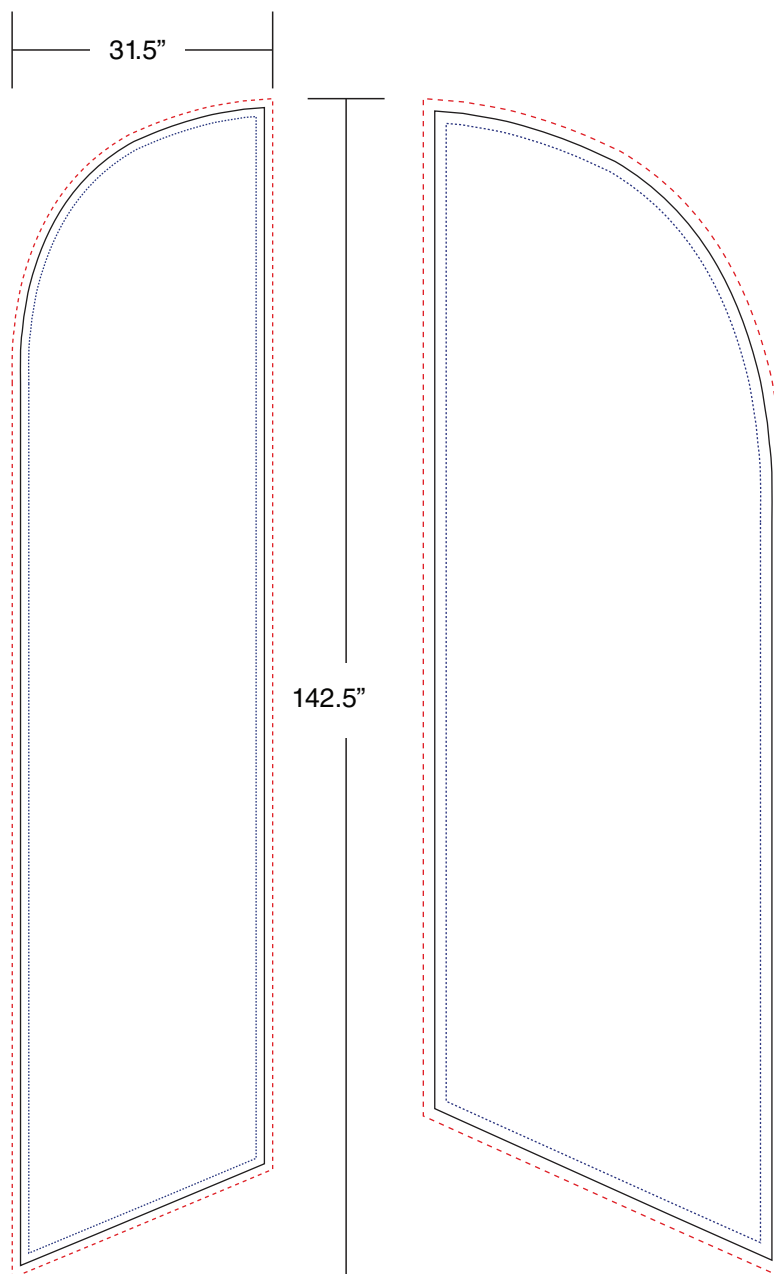

# Flag HD - Angled Banner - 4.0 meters

### Graphic Size

29.5" x 140"

### Graphic with Bleed

31.5" x 142.5"

Finished Area ———

Bleed Area - - - - -

Safe Area ······

Keep all important graphics  
(logos and text) in the  
blue dotted line.