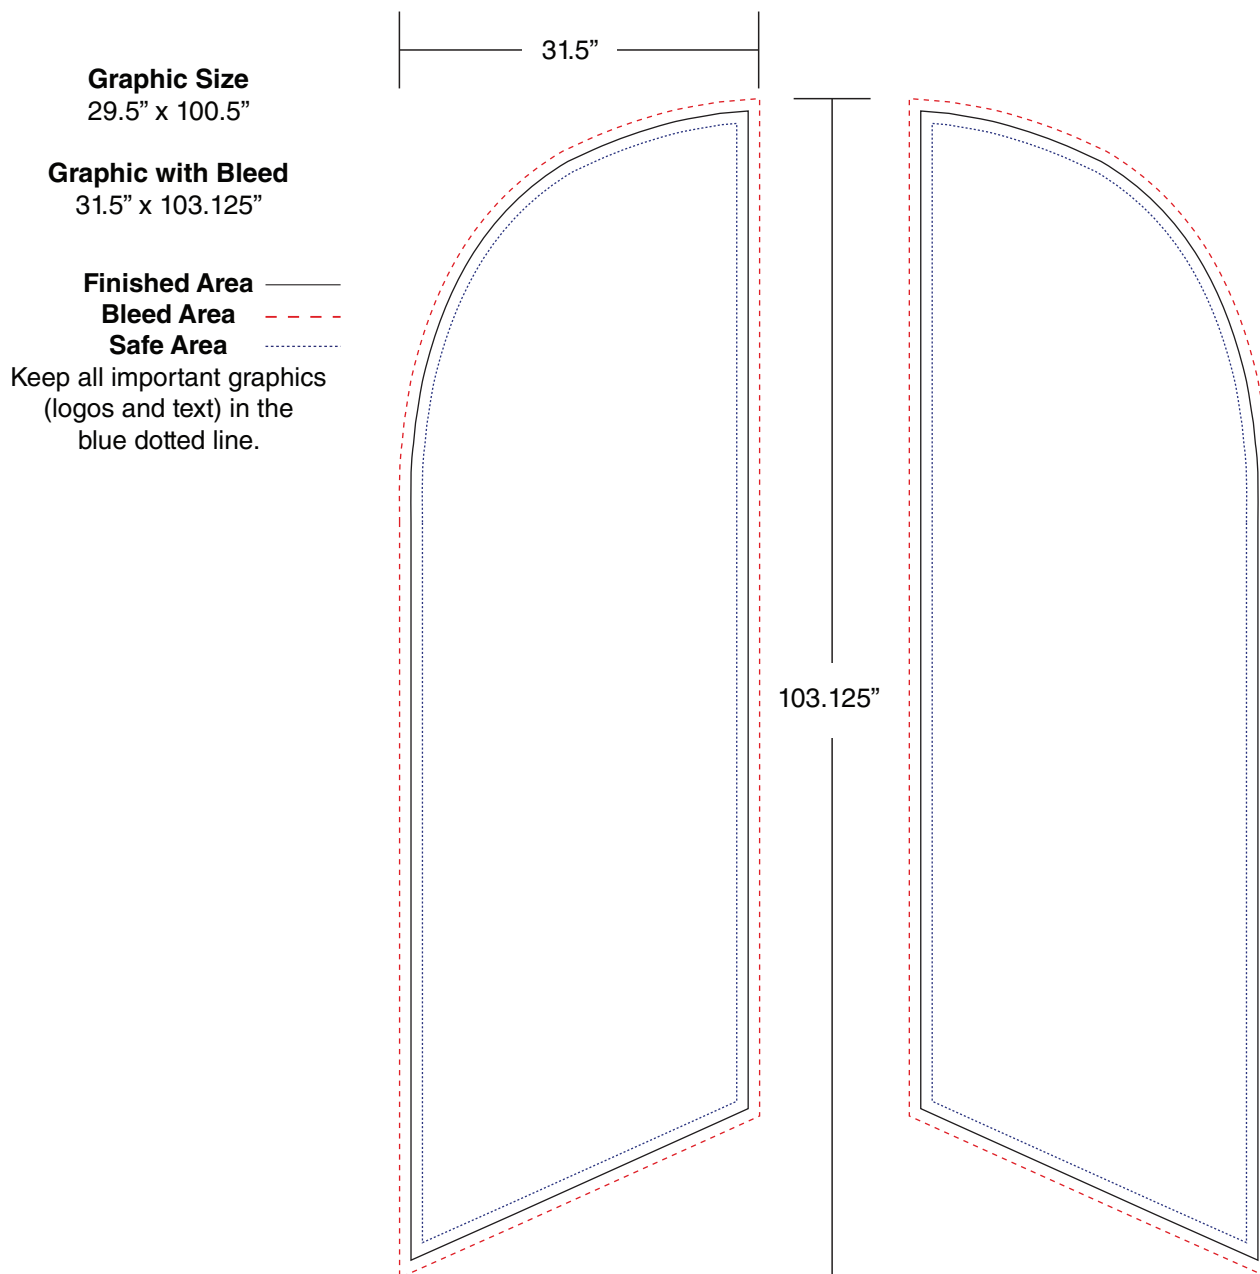

Flag HD - Angled Banner - 3.0 meters

Graphic Specifications

NOTES

Please note that because of the way we see light, colours printed with ink on paper look different compared to colours displayed on a computer screen. It is therefore essential that the correct corporate colours be specified by the client before printing. Providing pantone colours ensures that desired colours are printed as close as possible.