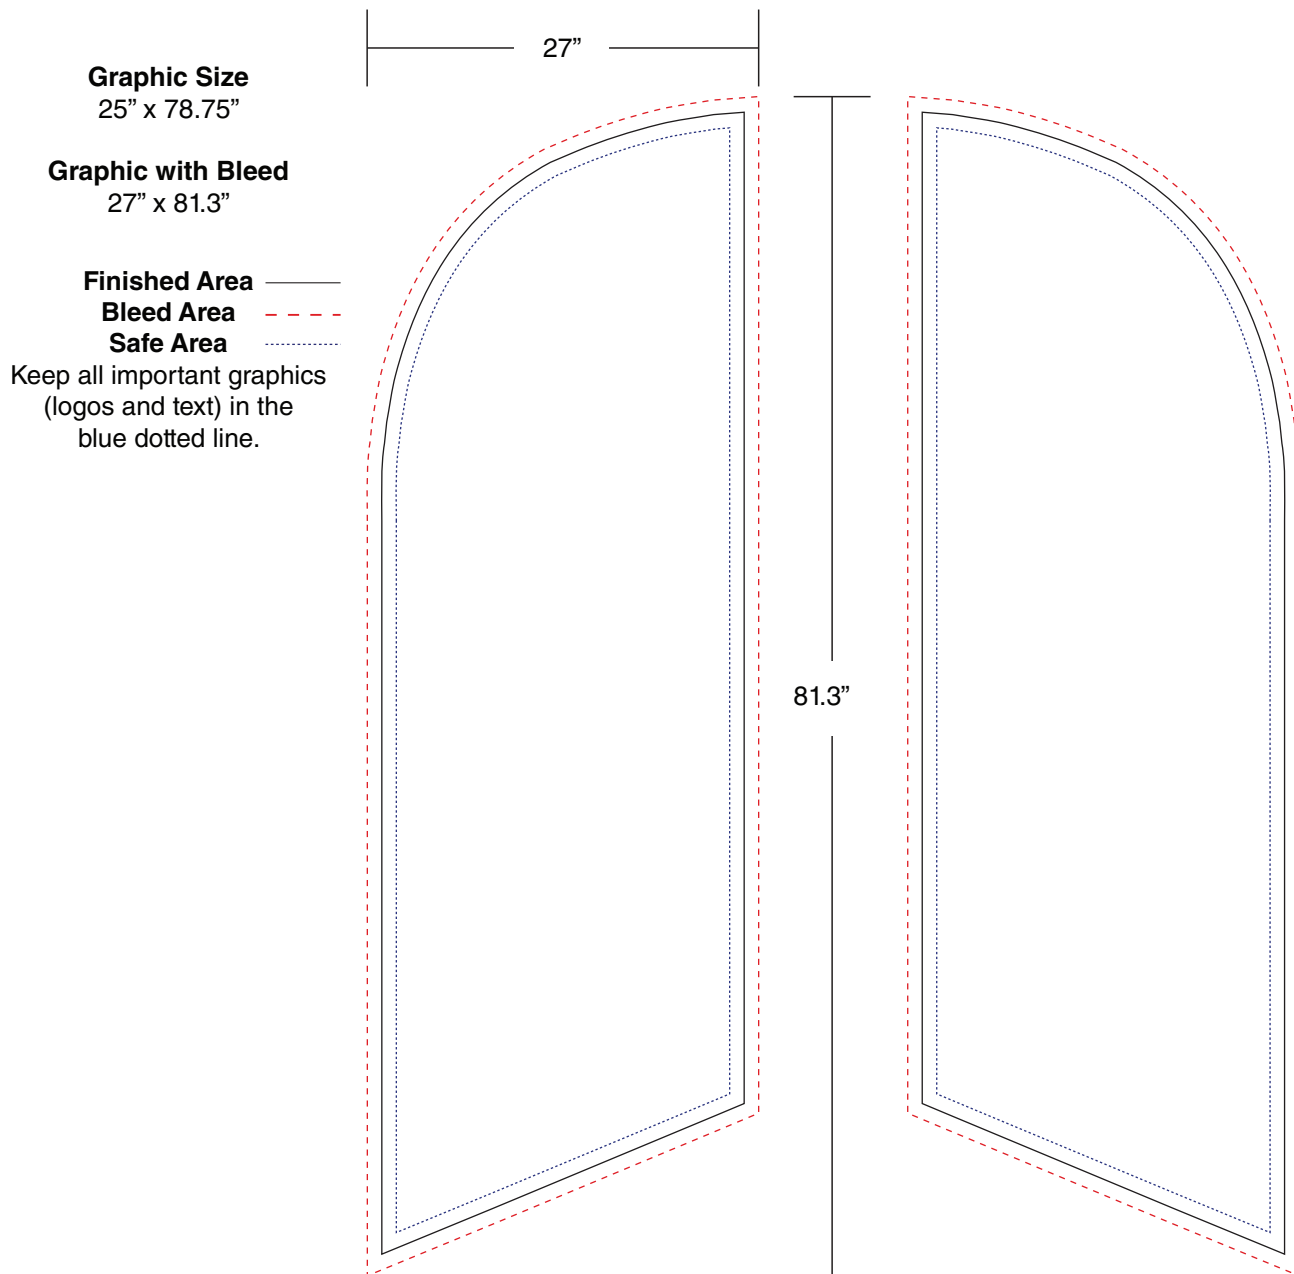

# Flag HD - Angled Banner - 2.0 meters

## Graphic Specifications