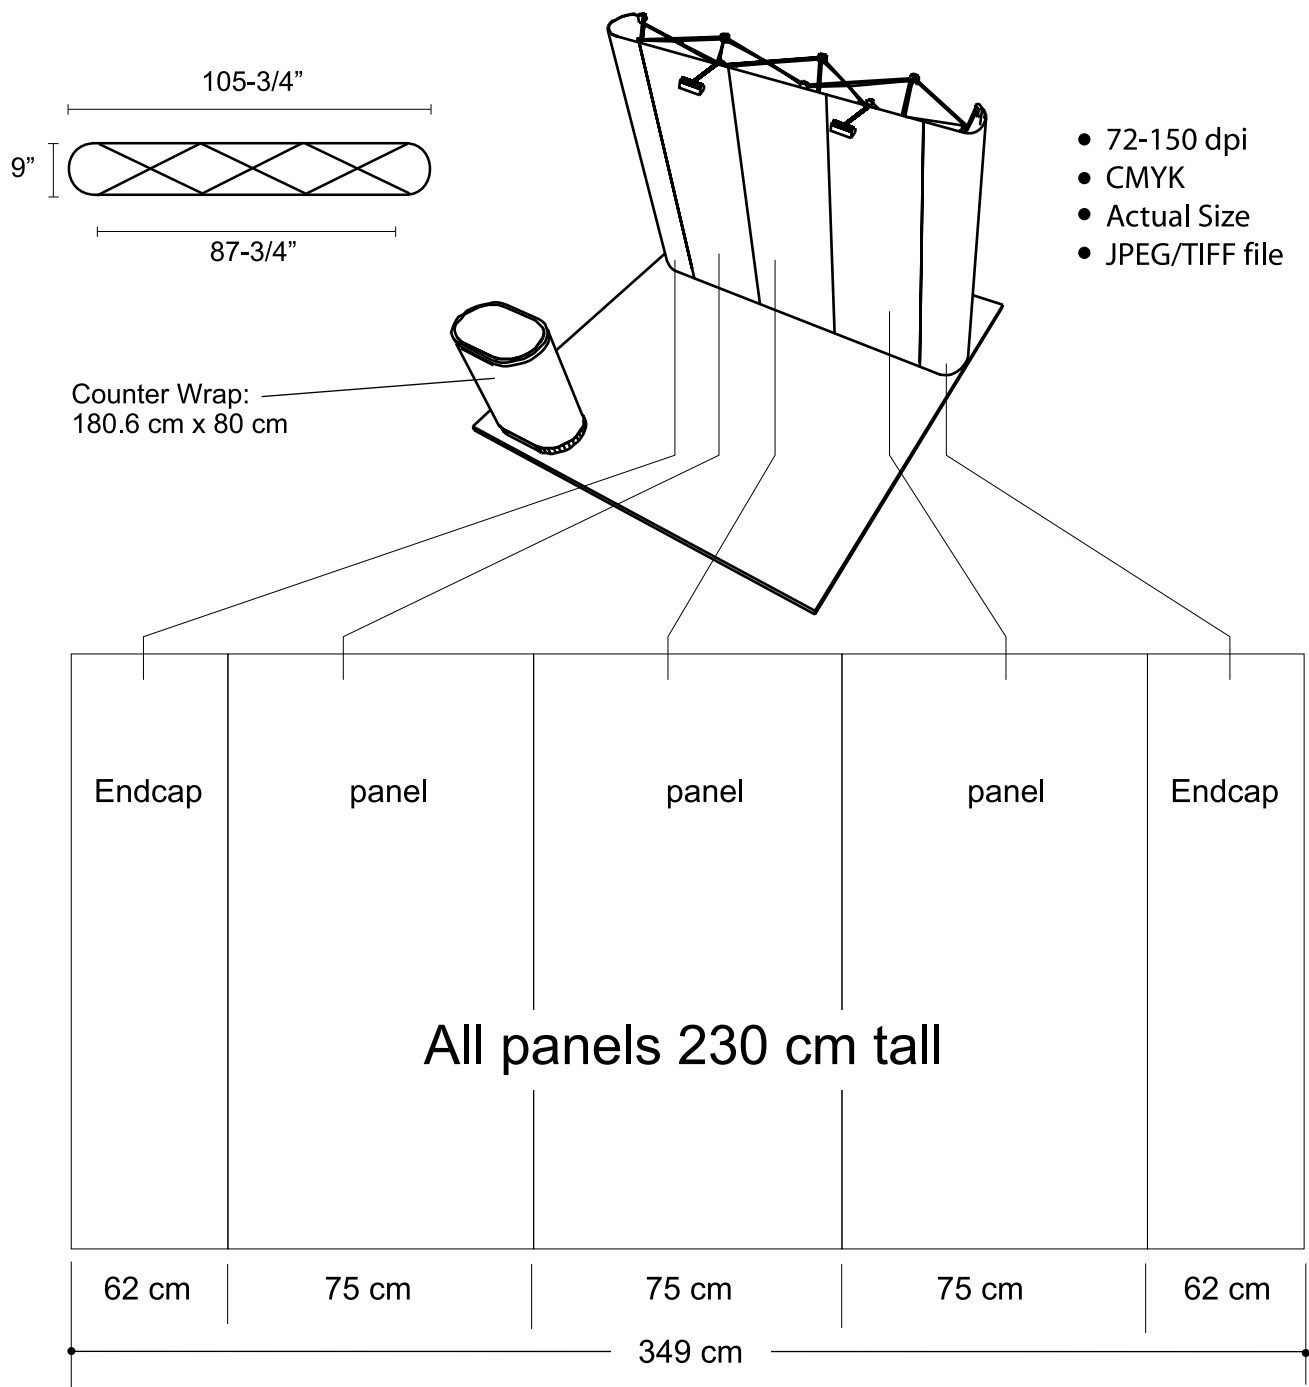

3x3 PopUp Straight - 9ft

Graphic Specifications

*Design Tips:

Limit Gradient Effects

We don't suggest you to use any gradient effect because when you look closely to the print, you will see transition lines. If you really need to use it, our acceptance level is looking from 2 meters away, the transition lines would be barely visible. Please contact us for further clarification.