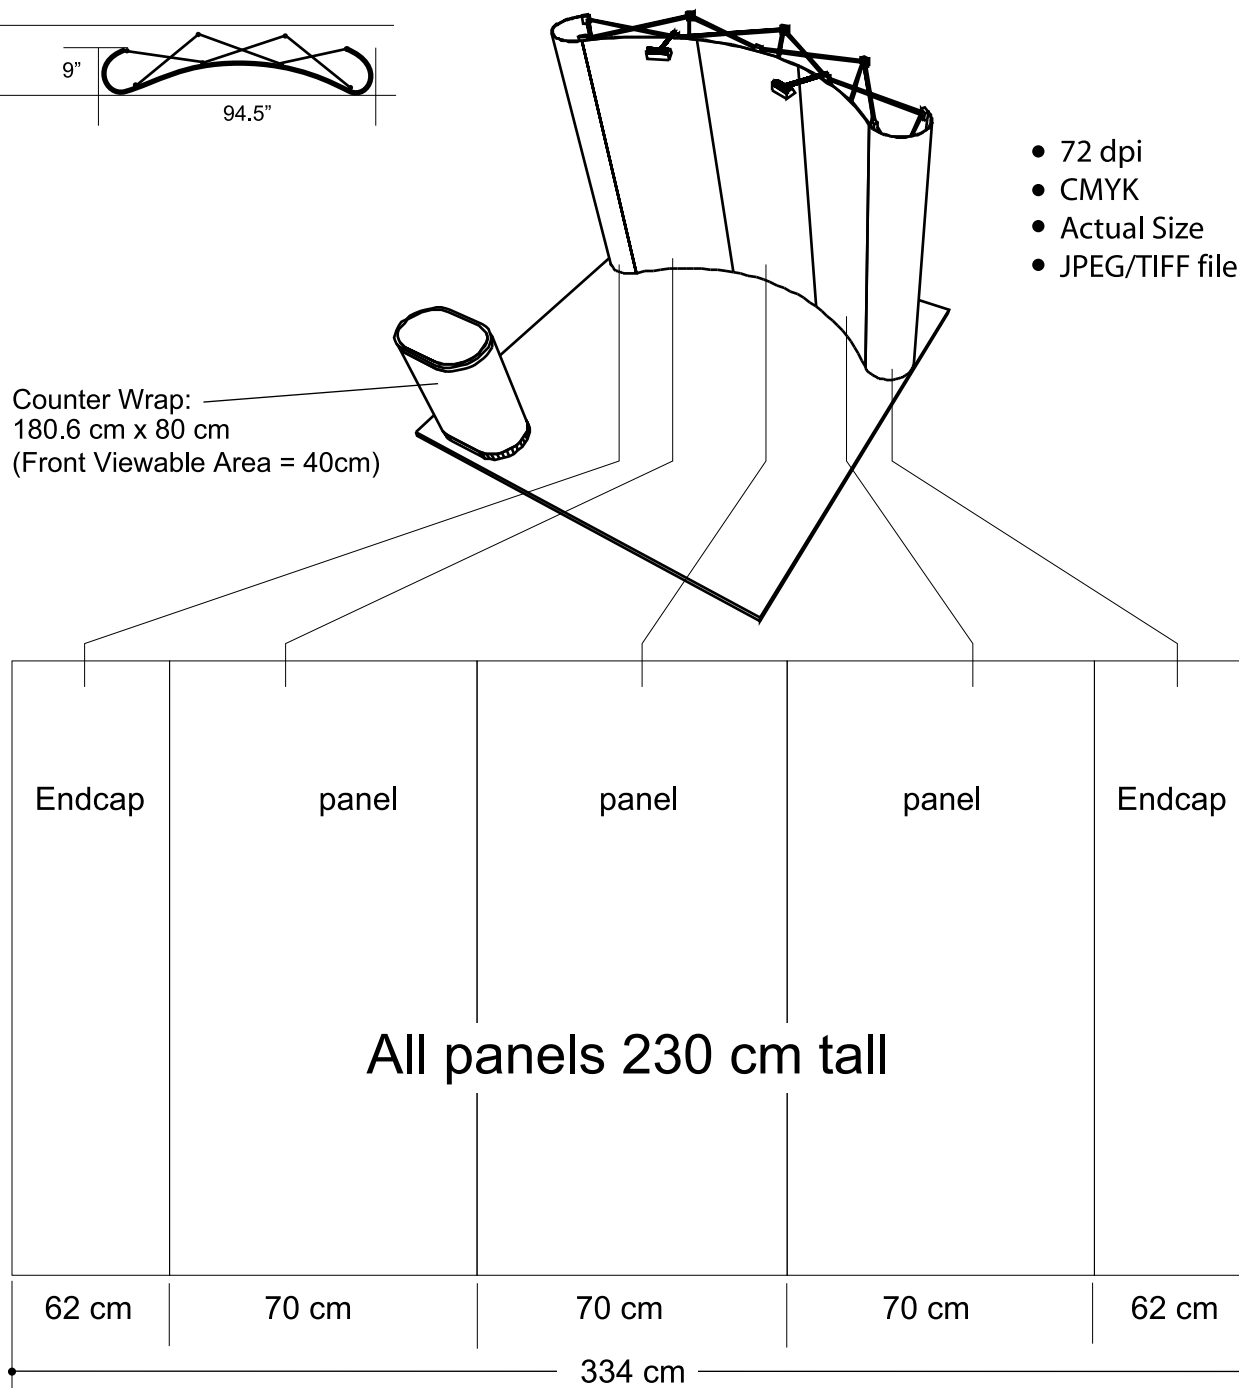

3x3 PopUp Curve

Graphic Specifications

- 72 dpi
- CMYK
- Actual Size
- JPEG/TIFF file

Counter Wrap:
180.6 cm x 80 cm
(Front Viewable Area = 40cm)

*Design Tips:

Limit Gradient Effects

We don't suggest you to use any gradient effect because when you look closely to the print, you will see transition lines. If you really need to use it, our acceptance level is looking from 2 meters away, the transition lines would be barely visible. Please contact us for further clarification.