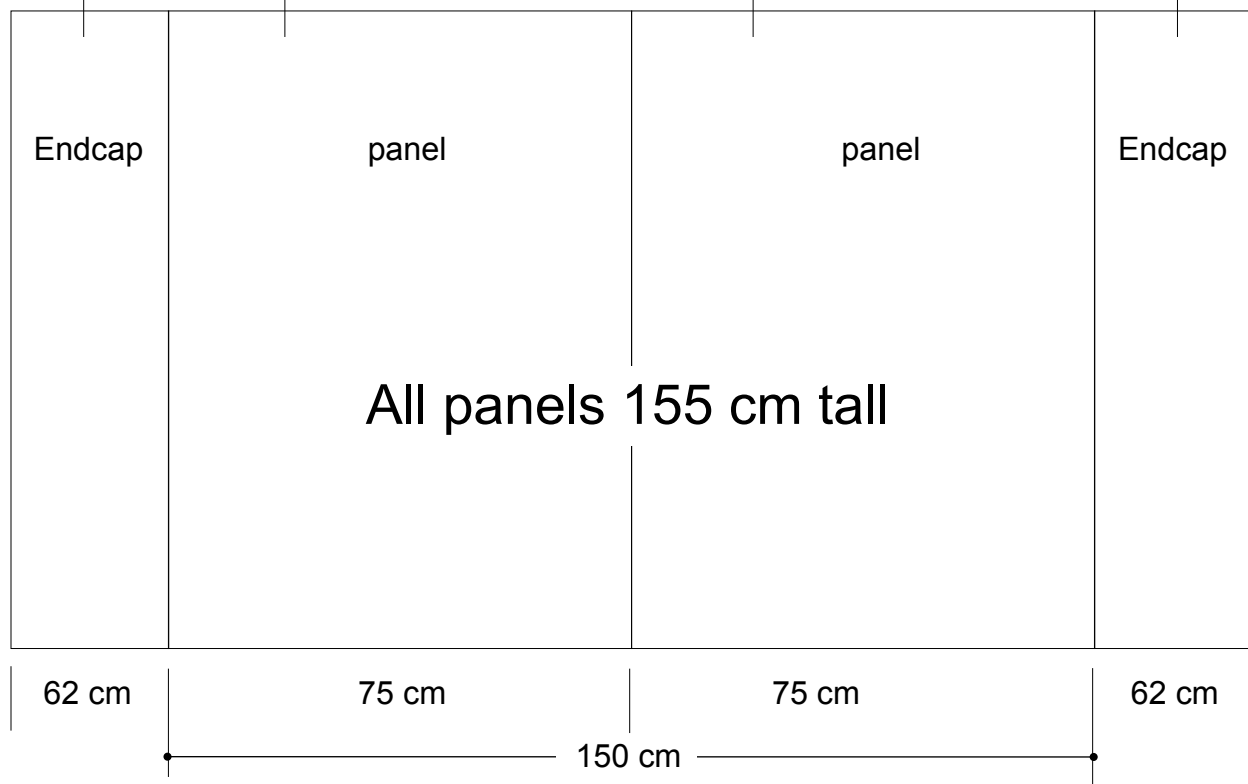

2x2 PopUp Straight (Tabletop)

Graphic Specifications

- 72-150 dpi
- CMYK
- Actual Size
- JPEG/TIFF file

*Design Tips:

Limit Gradient Effects

We don't suggest you to use any gradient effect because when you look closely to the print, you will see transition lines. If you really need to use it, our acceptance level is looking from 2 meters away, the transition lines would be barely visible. Please contact us for further clarification.